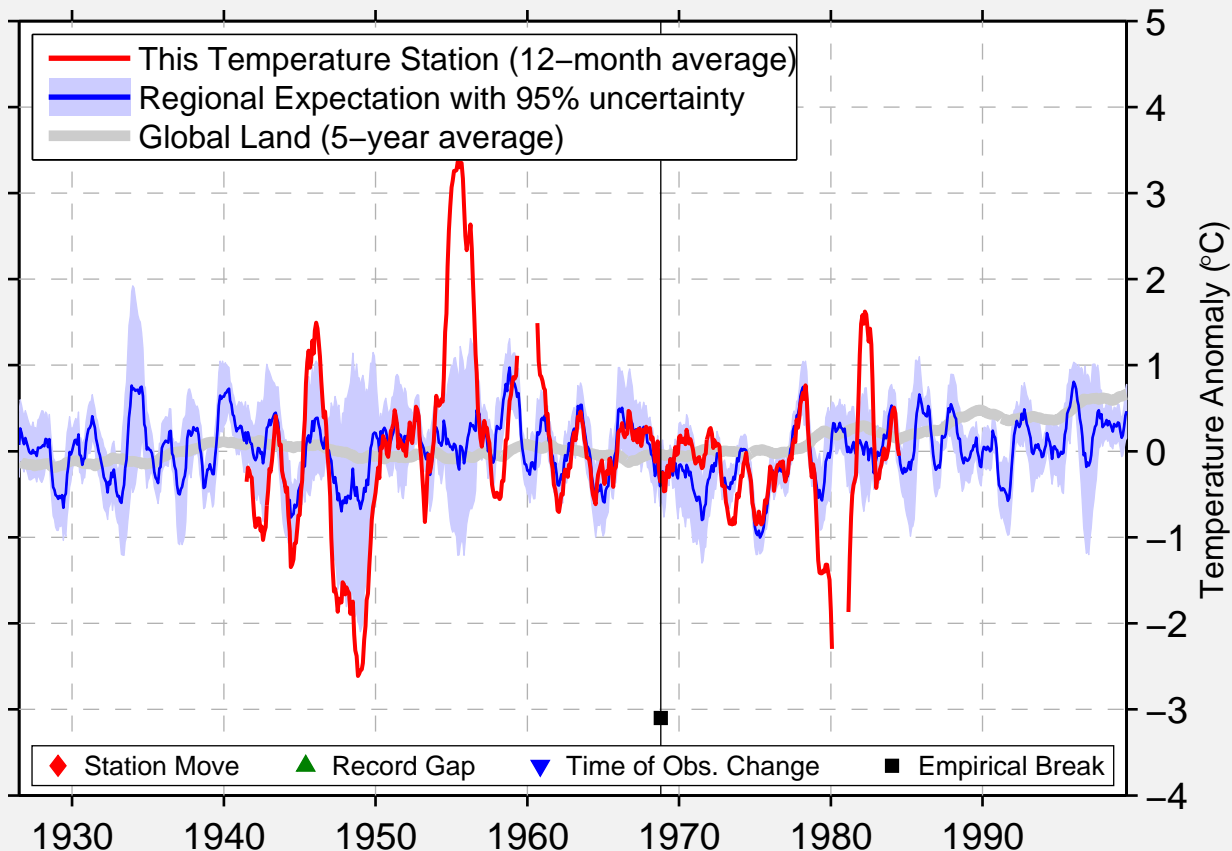

SAN IGNACIO, BAJA CALIF. SUR

27.300 N, 112.880 W (Mexico)

Data Quality Controlled and Aligned at Breakpoints

Berkeley Earth