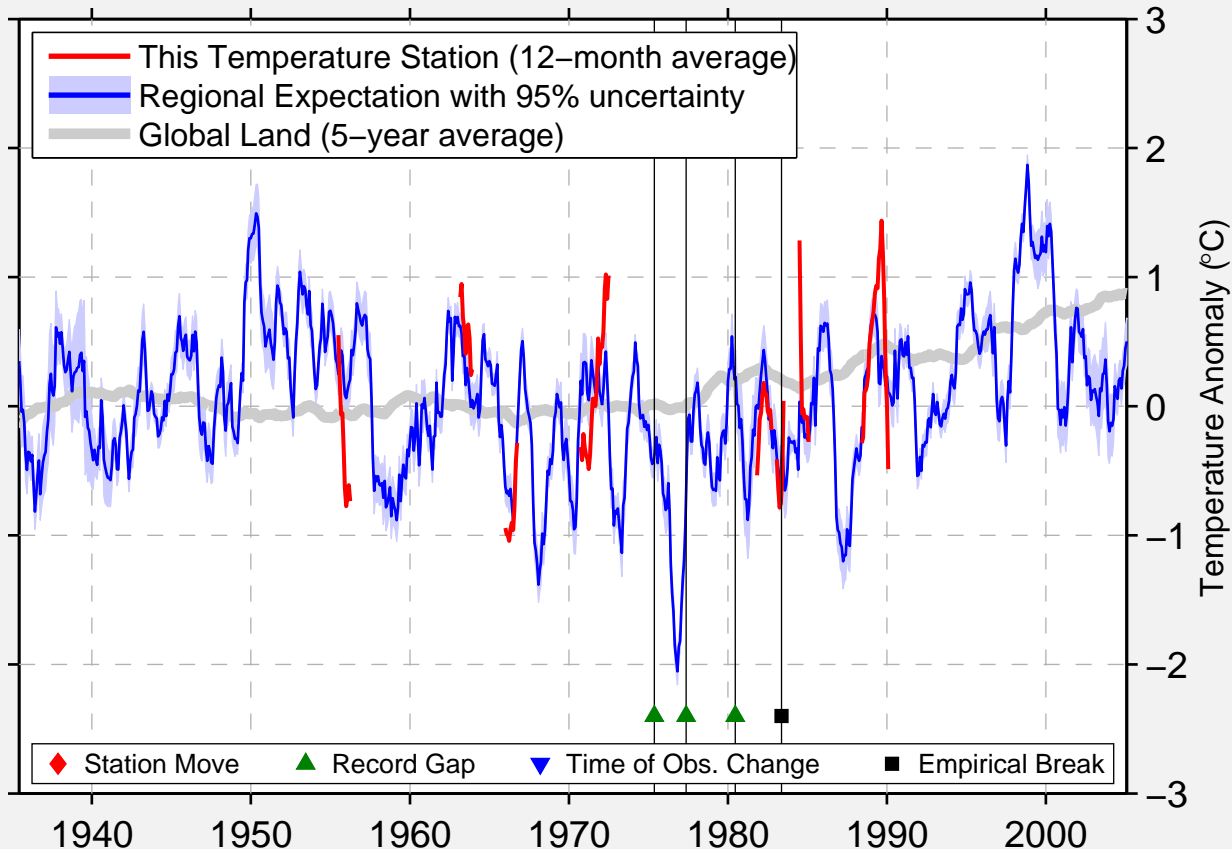

# PROGRESO

27.080 N, 101.000 W (Mexico)

Data Quality Controlled and Aligned at Breakpoints

Berkeley Earth