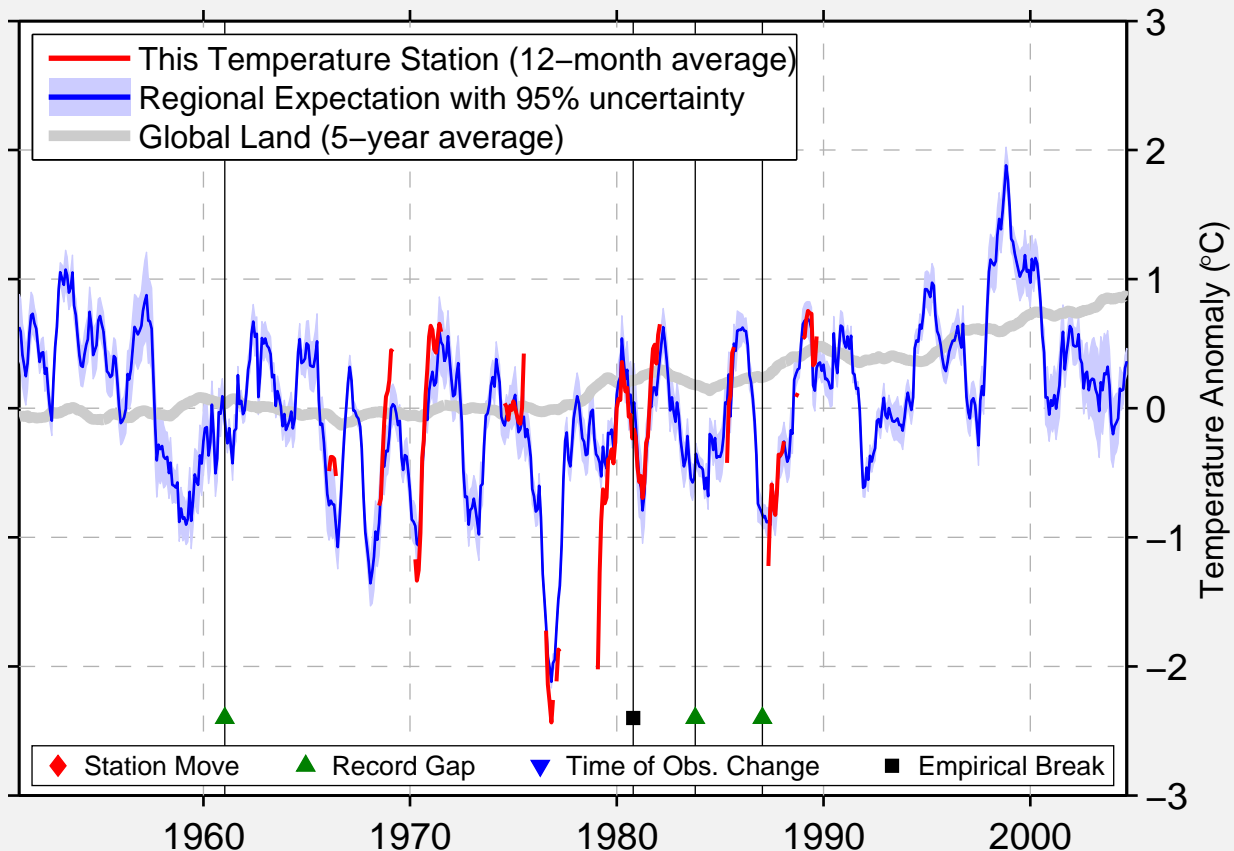

# GENERAL BRAVO

25.800 N, 99.180 W (Mexico)

Data Quality Controlled and Aligned at Breakpoints

Berkeley Earth