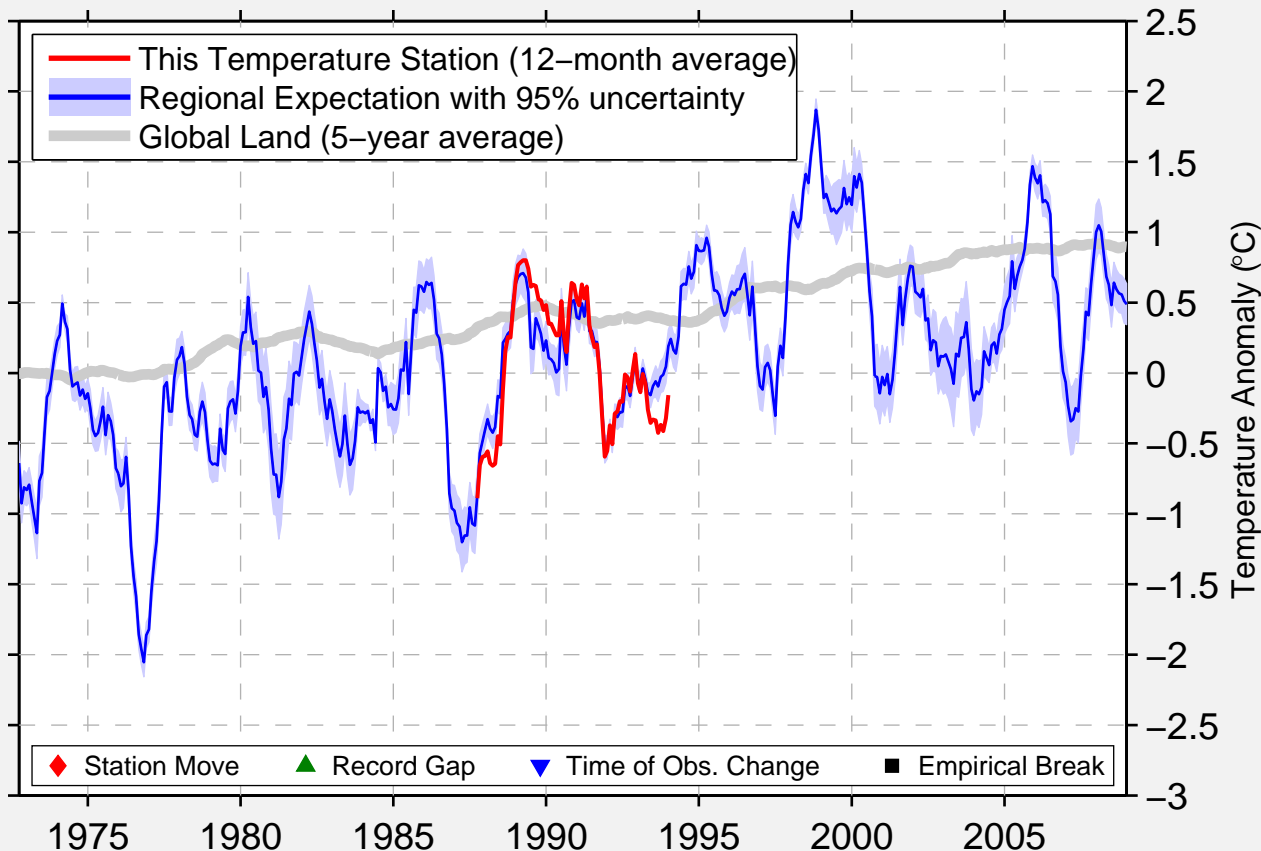

MONTERREY/ESCOBEDO

25.783 N, 100.100 W (Mexico)

Data Quality Controlled and Aligned at Breakpoints

Berkeley Earth