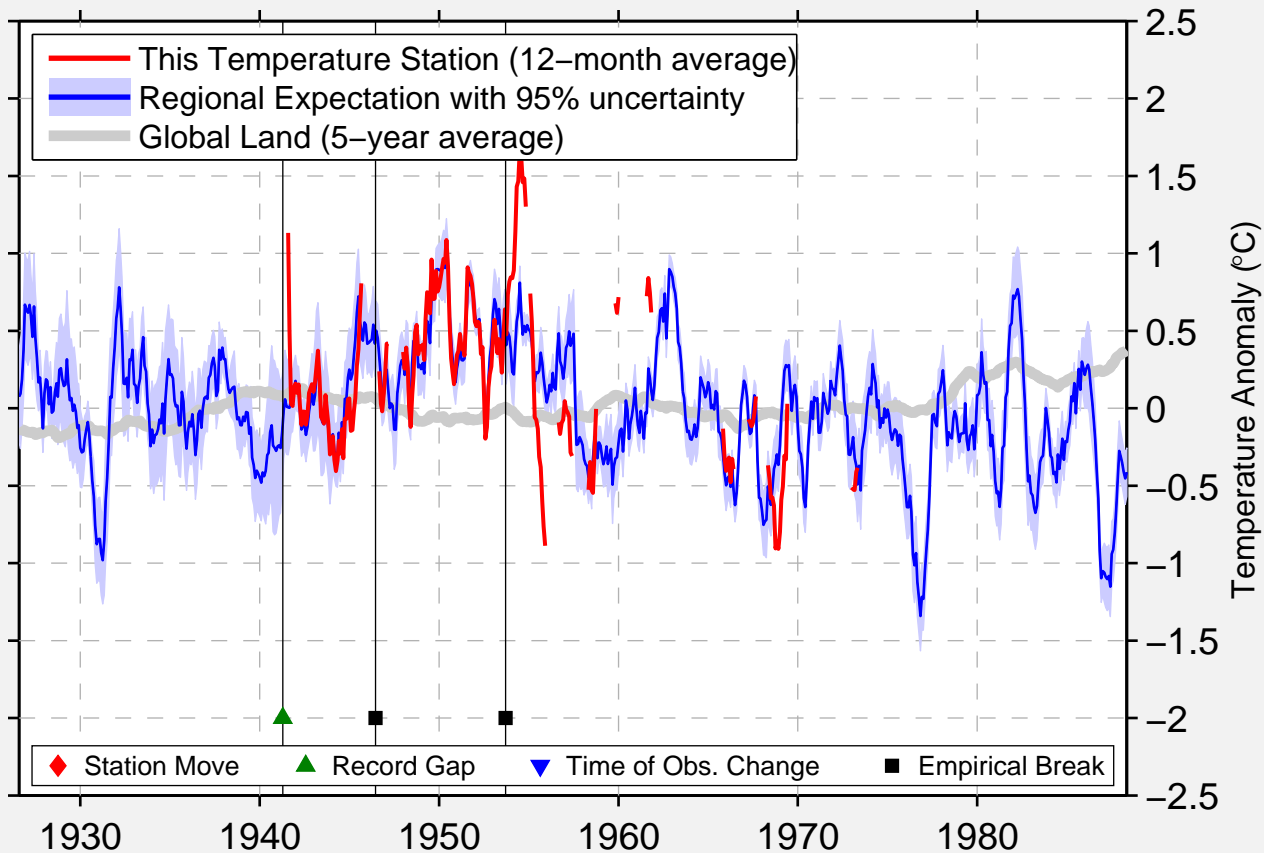

CONCORDIA

25.780 N, 103.120 W (Mexico)

Data Quality Controlled and Aligned at Breakpoints

Berkeley Earth