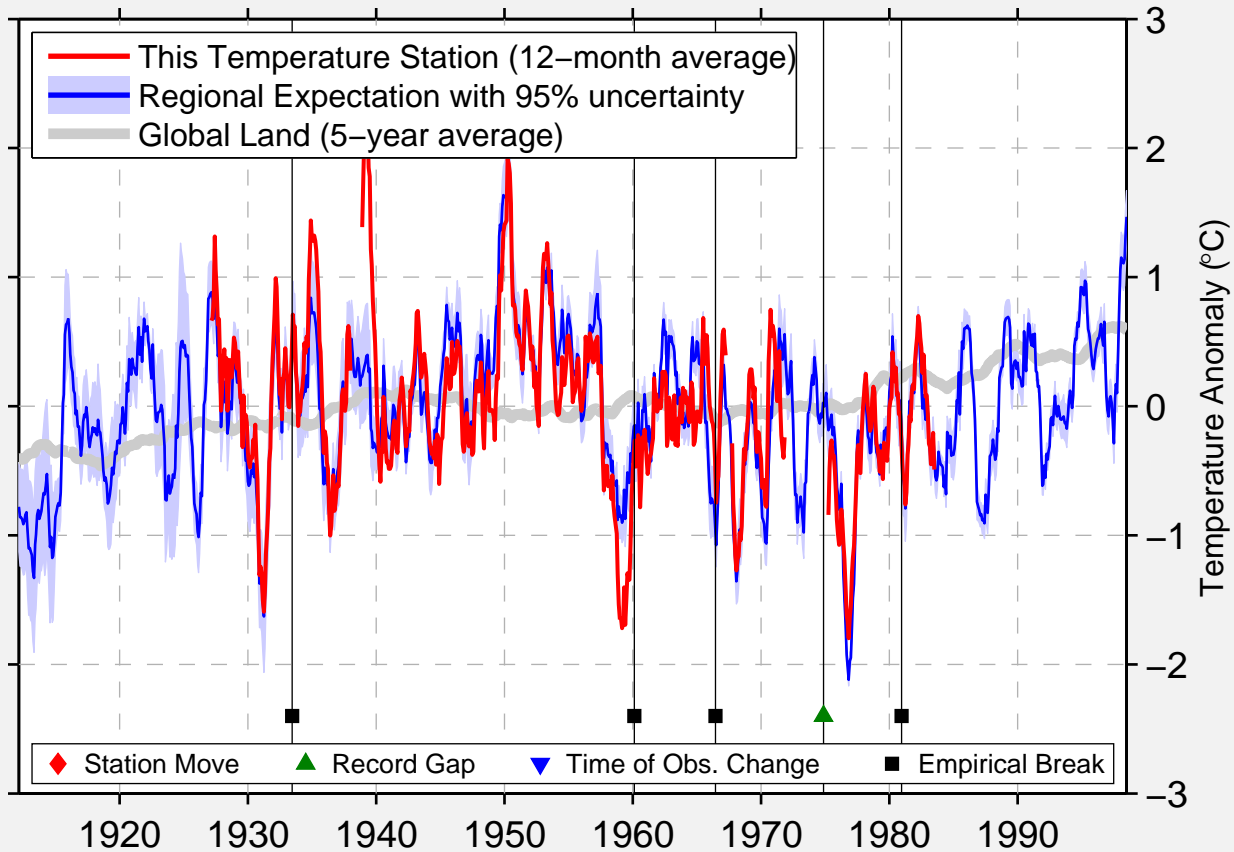

LAS ENRAMADAS, NUEVO LEON

25.500 N, 99.520 W (Mexico)

Data Quality Controlled and Aligned at Breakpoints

Berkeley Earth