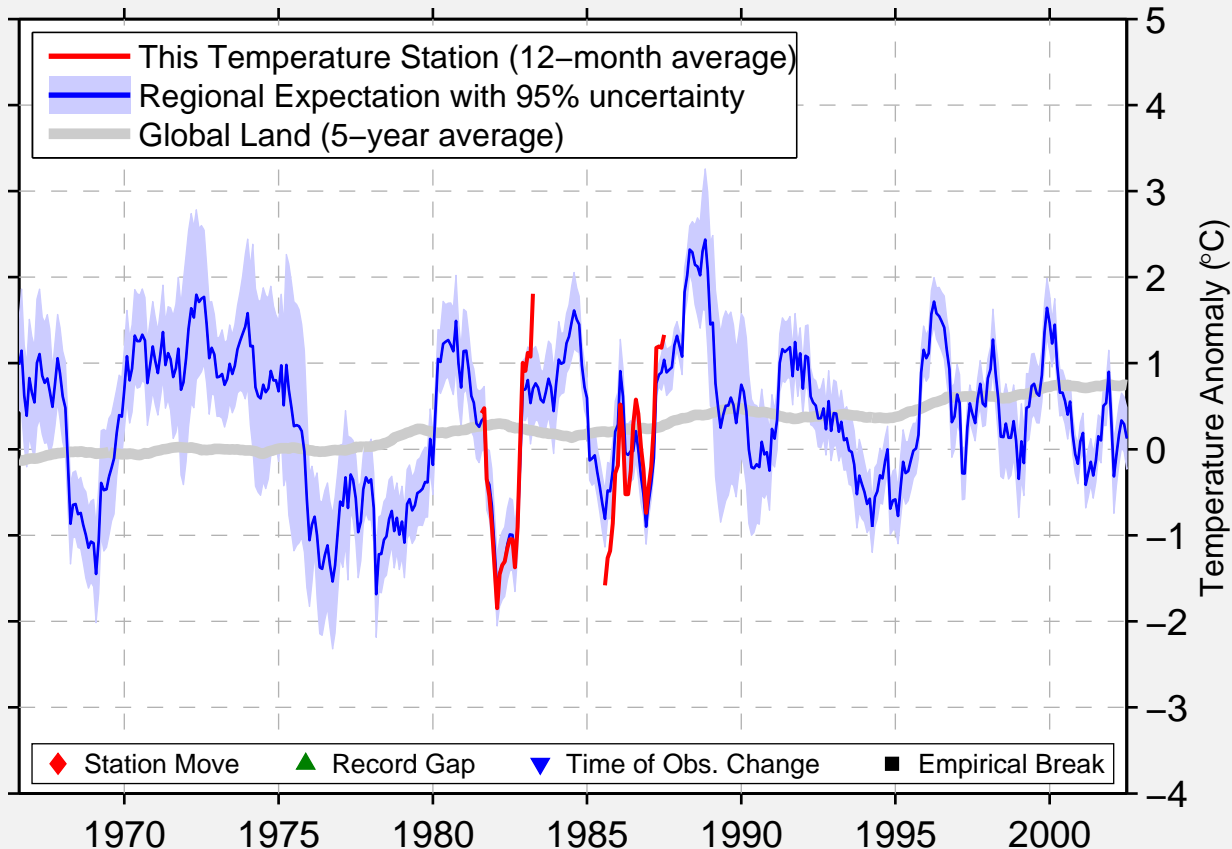

AWS: FERREL (8907)

78.000 S, 170.800 E ([Missing])

Data Quality Controlled and Aligned at Breakpoints

Berkeley Earth