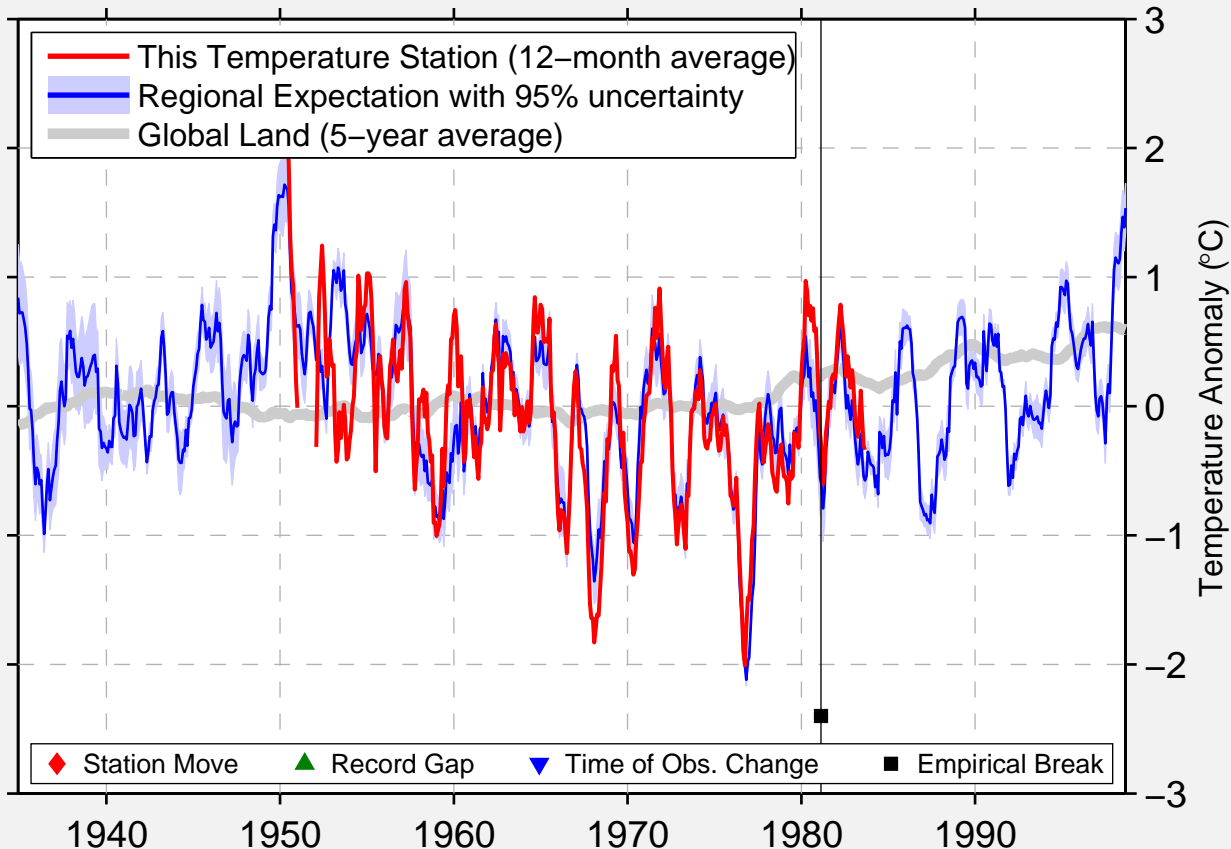

BURGOS, TAMAULIPAS

24.950 N, 98.800 W (Mexico)

Data Quality Controlled and Aligned at Breakpoints

Berkeley Earth