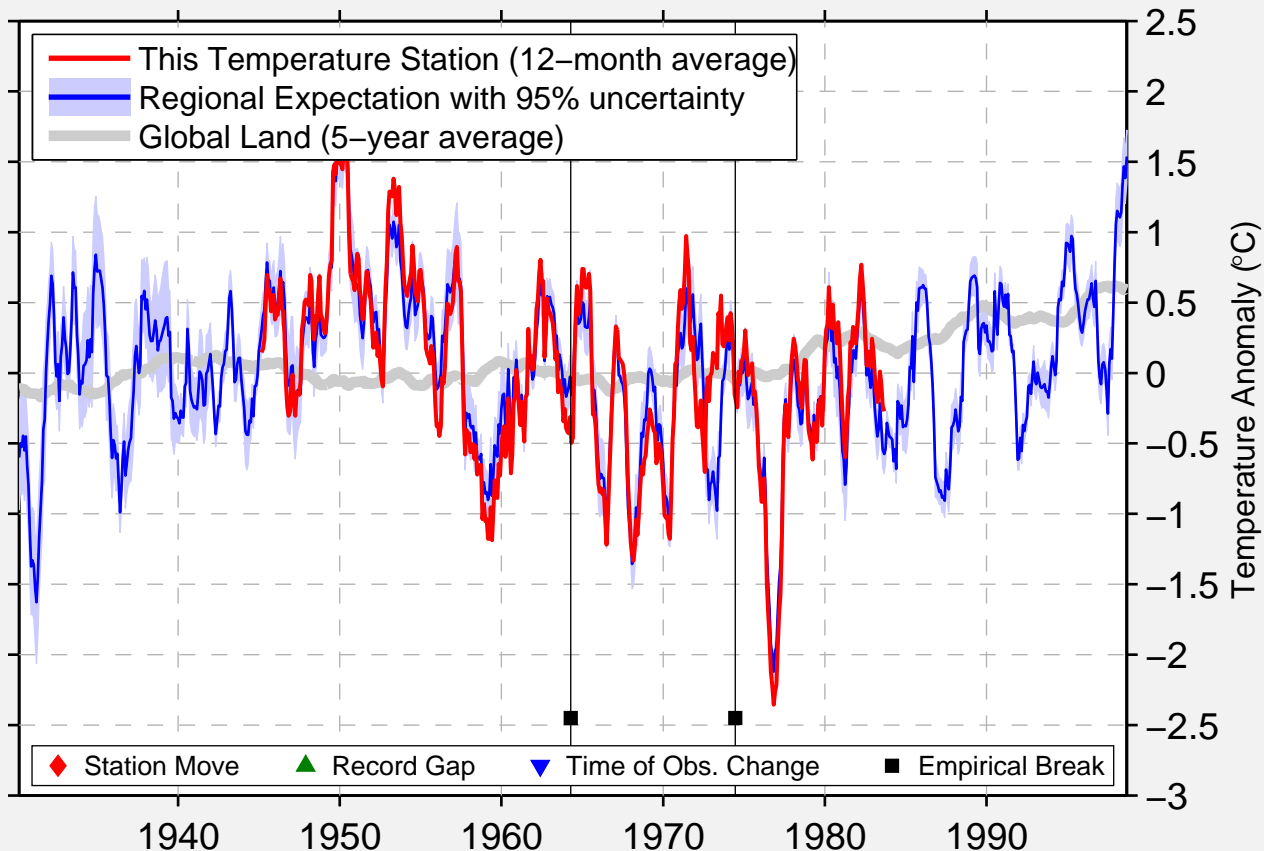

# VILLAGRAN, TAMAULIPAS

24.470 N, 99.500 W (Mexico)

Data Quality Controlled and Aligned at Breakpoints

Berkeley Earth