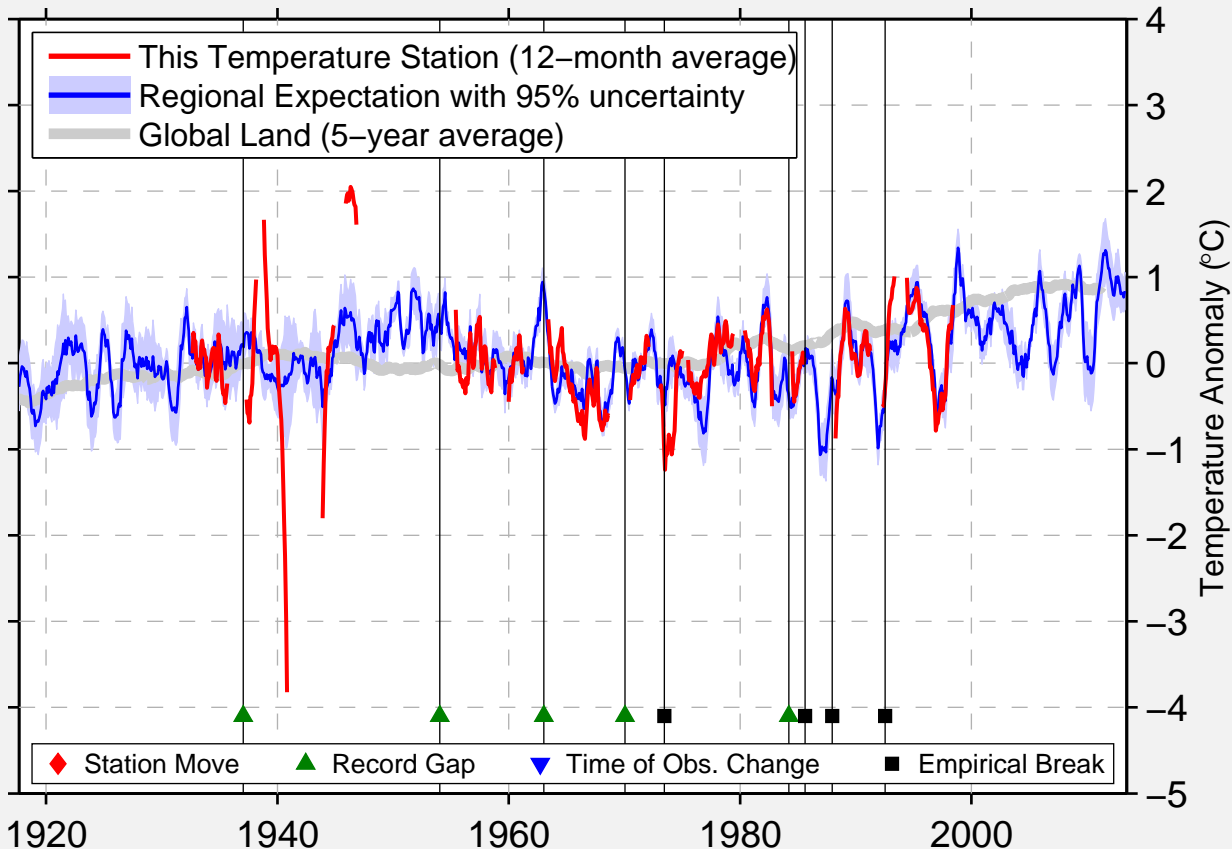

FCOIMADERO

24.470 N, 104.300 W (Mexico)

Data Quality Controlled and Aligned at Breakpoints

Berkeley Earth