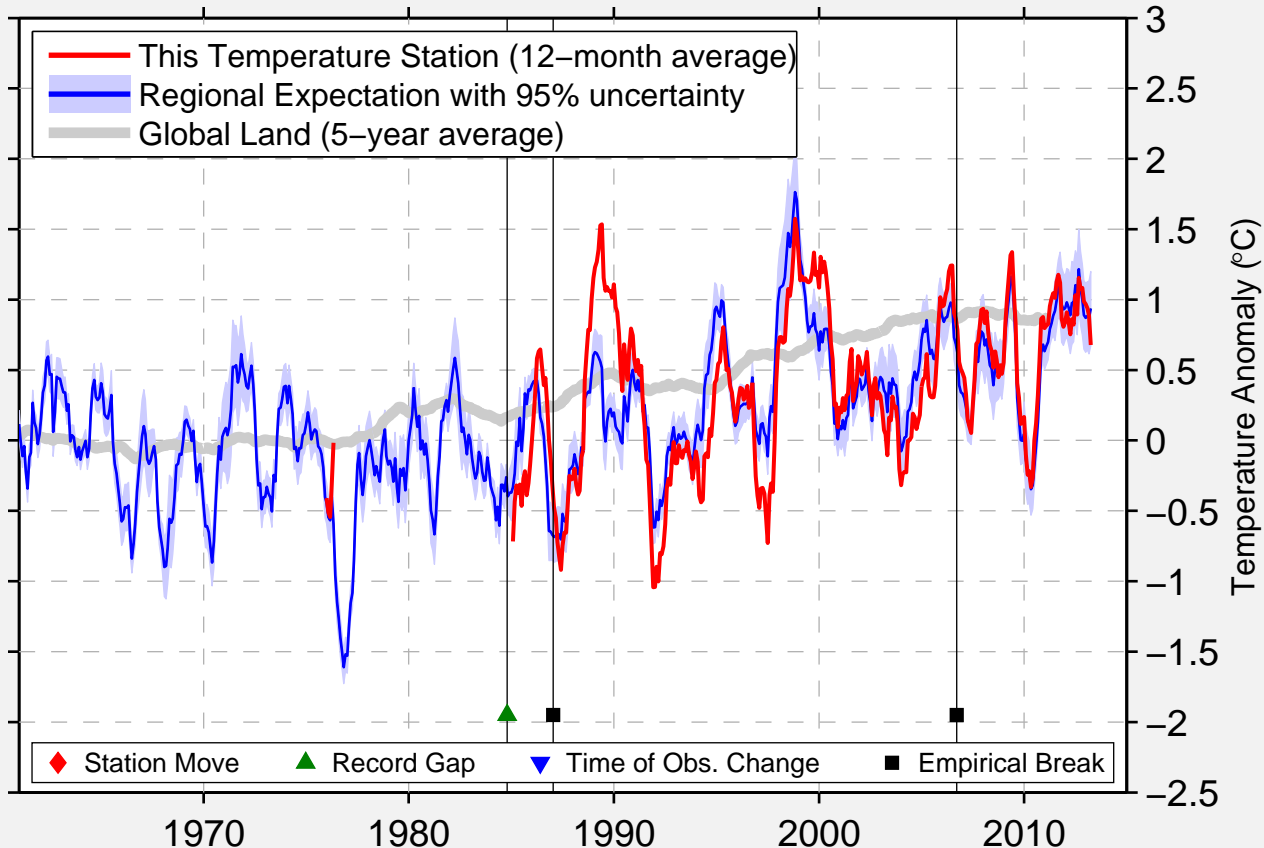

CIUDAD VICTORIA APT

23.706 N, 98.964 W (Mexico)

Data Quality Controlled and Aligned at Breakpoints

Berkeley Earth