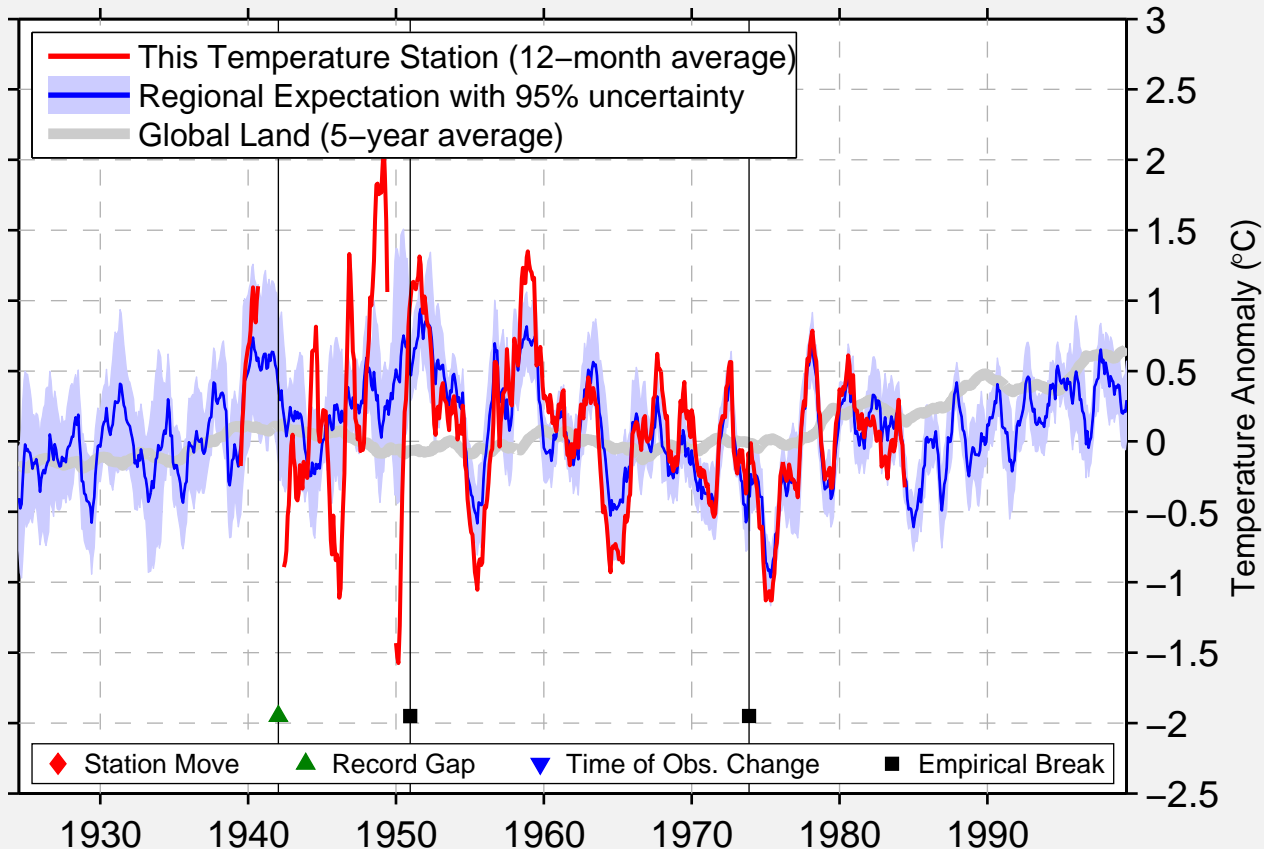

SANTIAGO, BAJA CALIFORNIA SUR

23.470 N, 109.730 W (Mexico)

Data Quality Controlled and Aligned at Breakpoints

Berkeley Earth