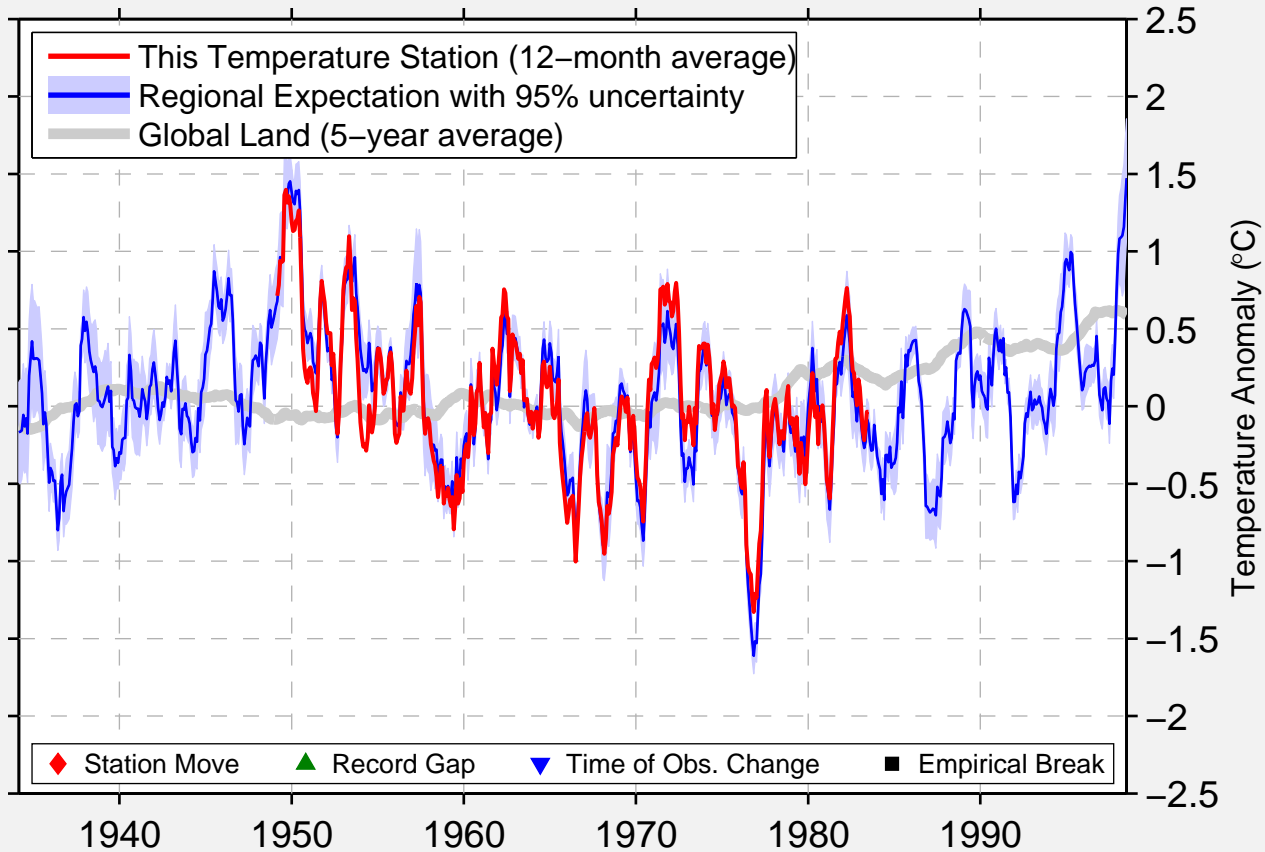

AHUALULCO, TAMAULIPAS

22.950 N, 99.130 W (Mexico)

Data Quality Controlled and Aligned at Breakpoints

Berkeley Earth