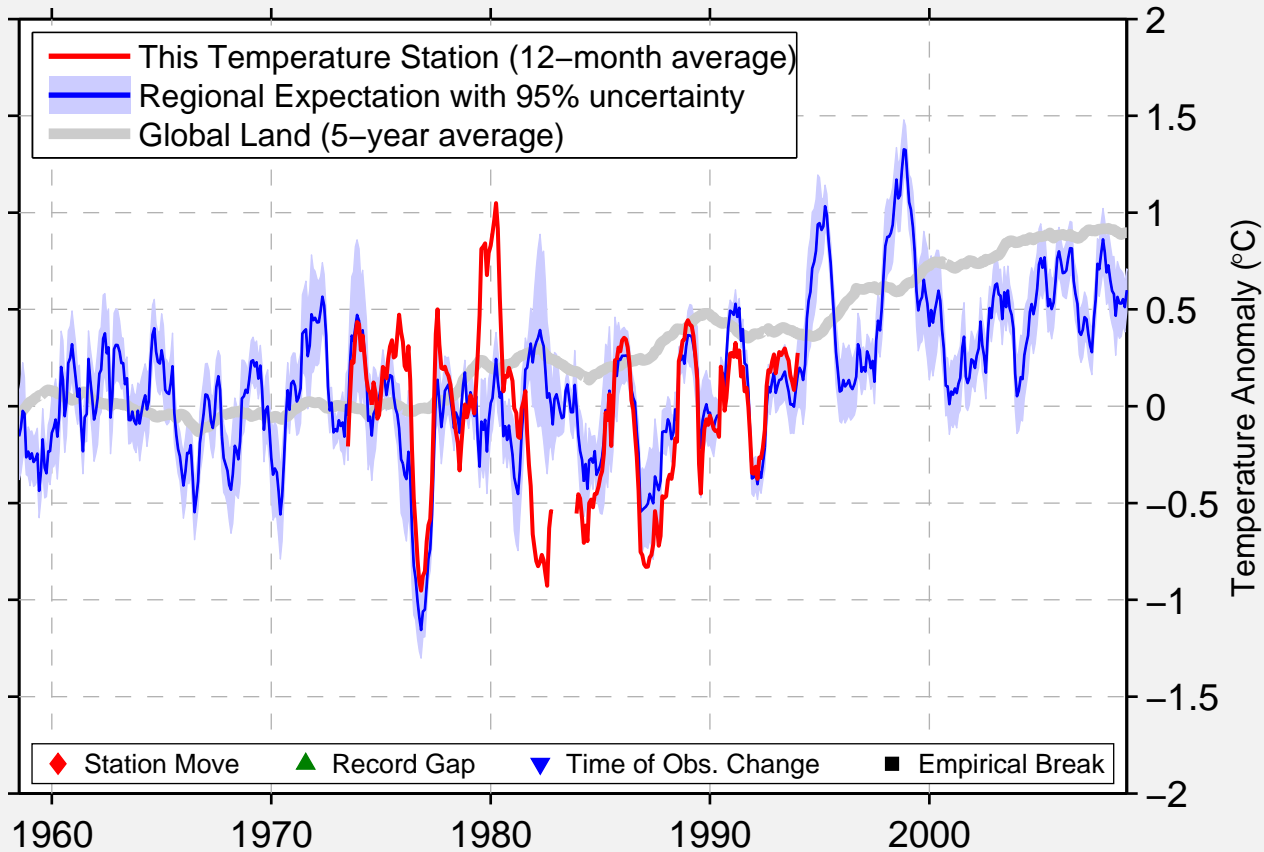

TAMPICO/GEN FJ MINA

22.283 N, 97.850 W (Mexico)

Data Quality Controlled and Aligned at Breakpoints

Berkeley Earth