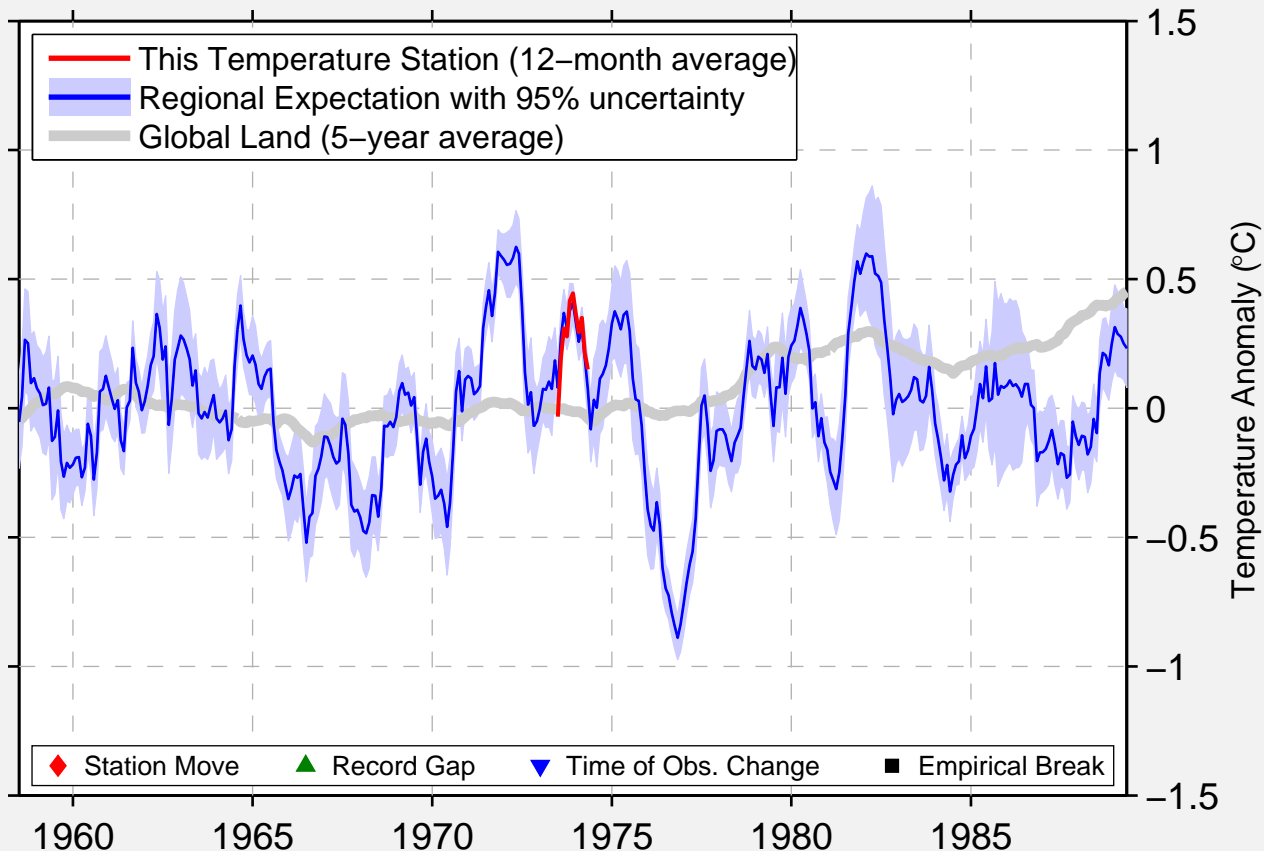

TRIANGULOS REEFS

20.967 N, 92.317 W (Mexico)

Data Quality Controlled and Aligned at Breakpoints

Berkeley Earth