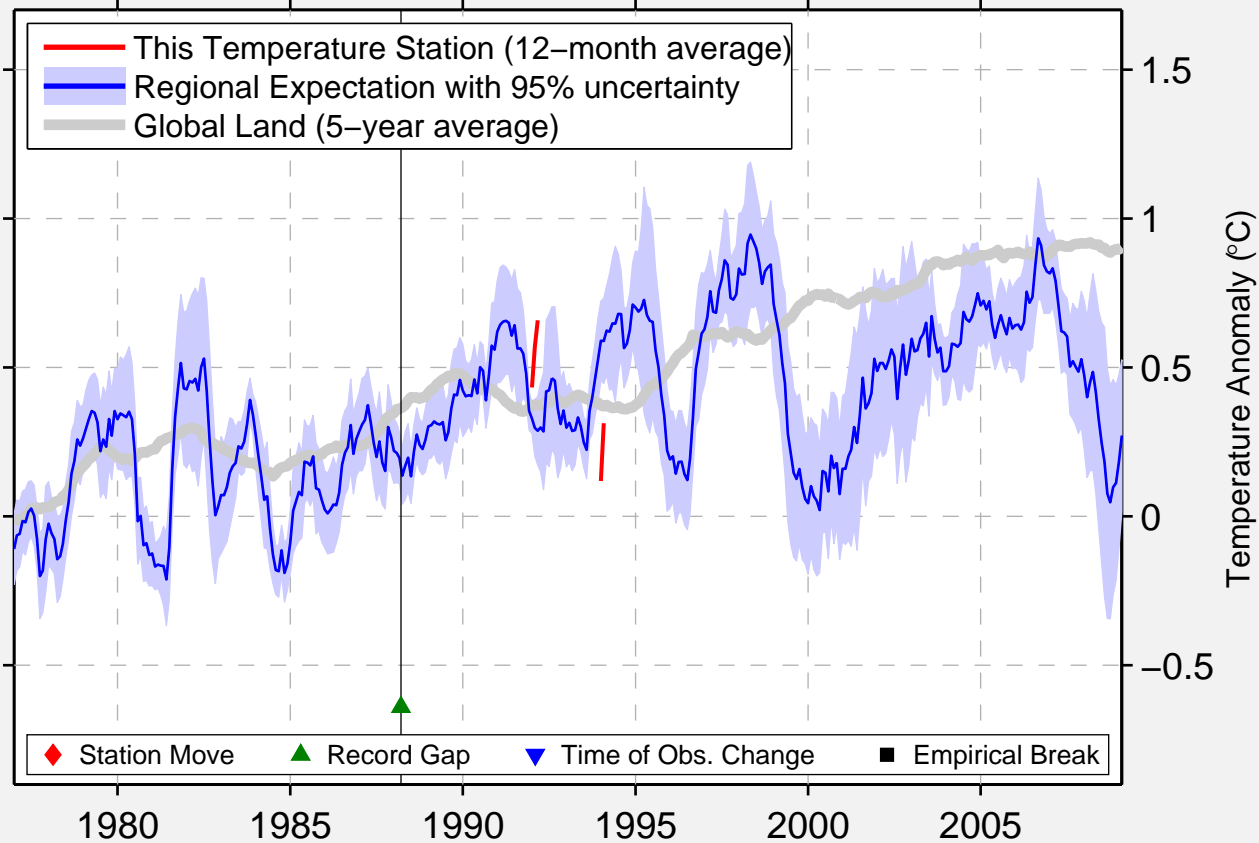

# PUERTO MORELOS

20.830 N, 86.900 W (Mexico)

Data Quality Controlled and Aligned at Breakpoints

Berkeley Earth