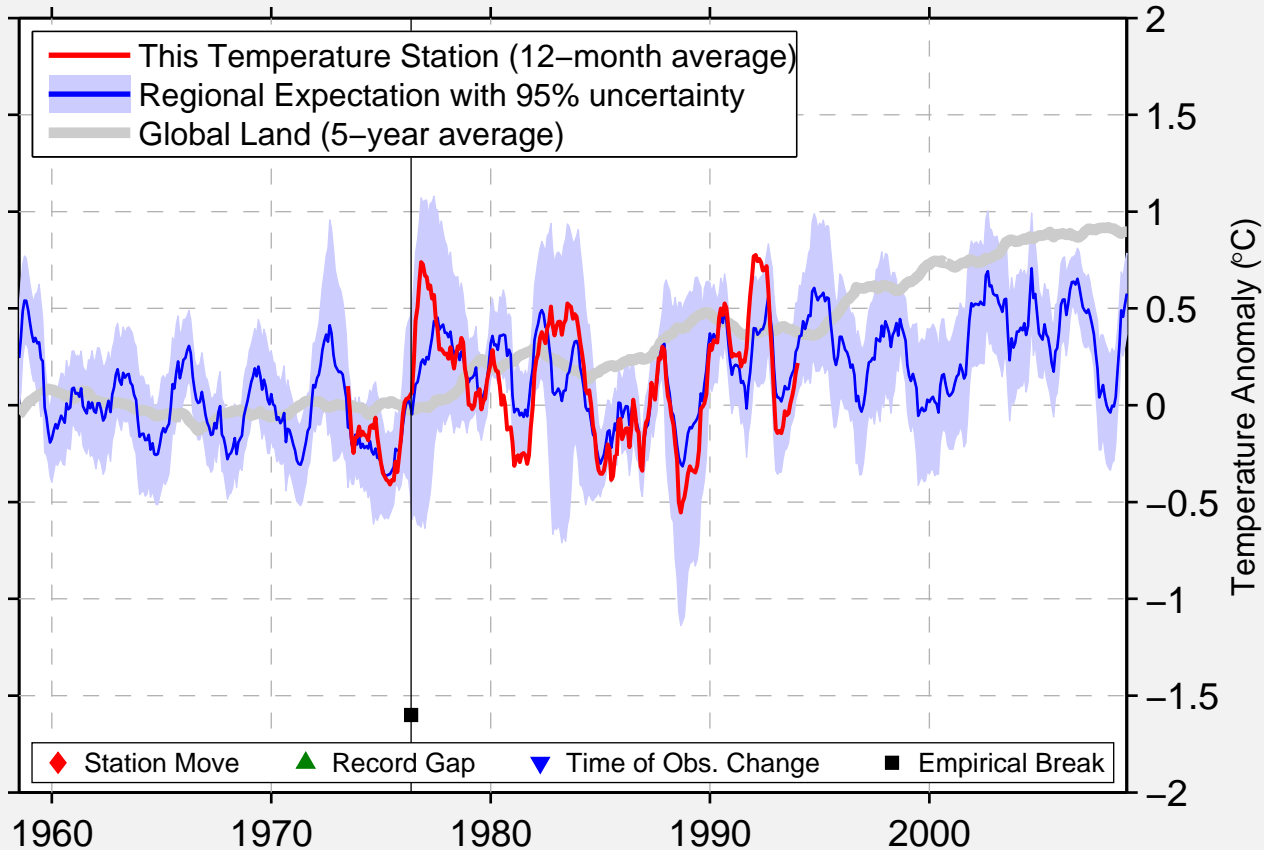

PUERTO VALLARTA

20.683 N, 105.250 W (Mexico)

Data Quality Controlled and Aligned at Breakpoints

Berkeley Earth