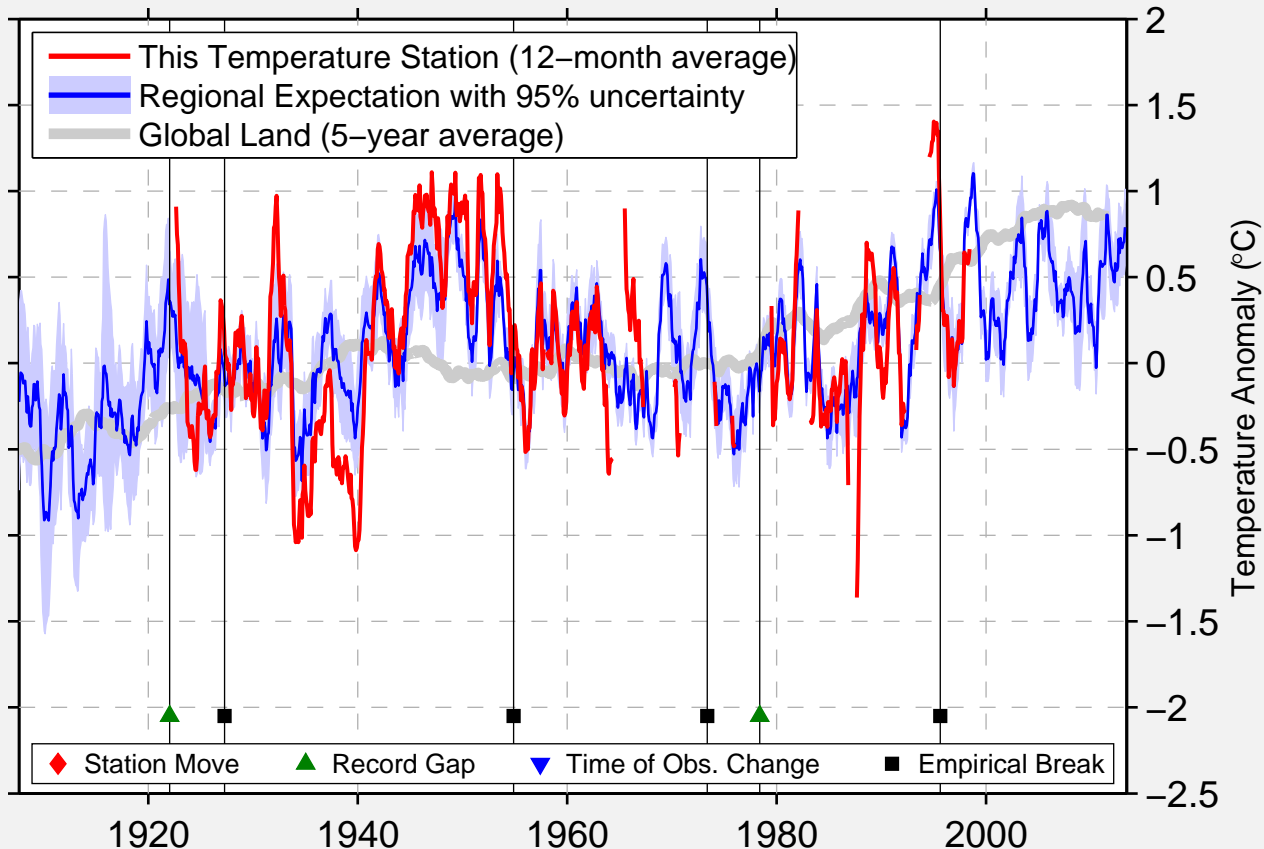

IRAPUATO

20.680 N, 101.350 W (Mexico)

Data Quality Controlled and Aligned at Breakpoints

Berkeley Earth