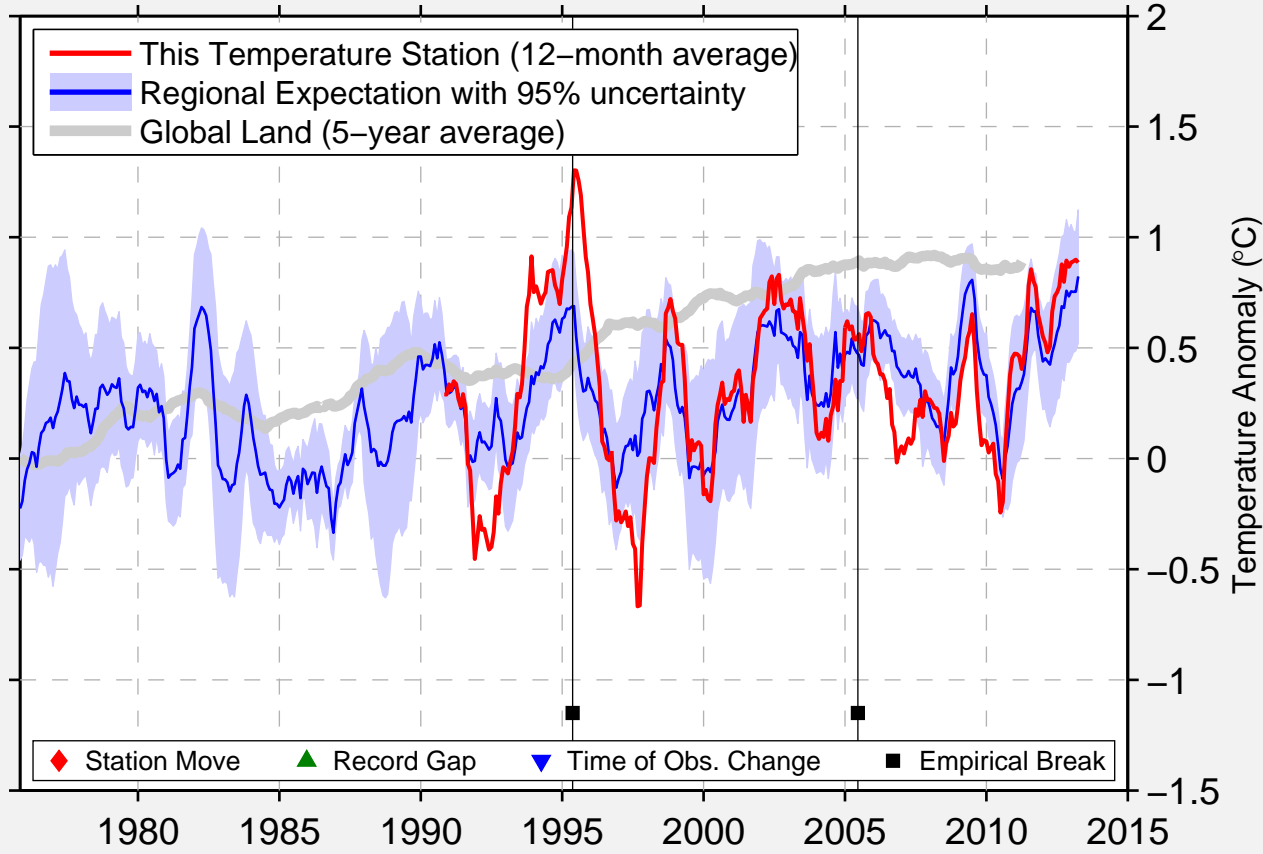

# DON MIGUEL Y HIDALGO

20.517 N, 103.300 W (Mexico)

Data Quality Controlled and Aligned at Breakpoints

Berkeley Earth