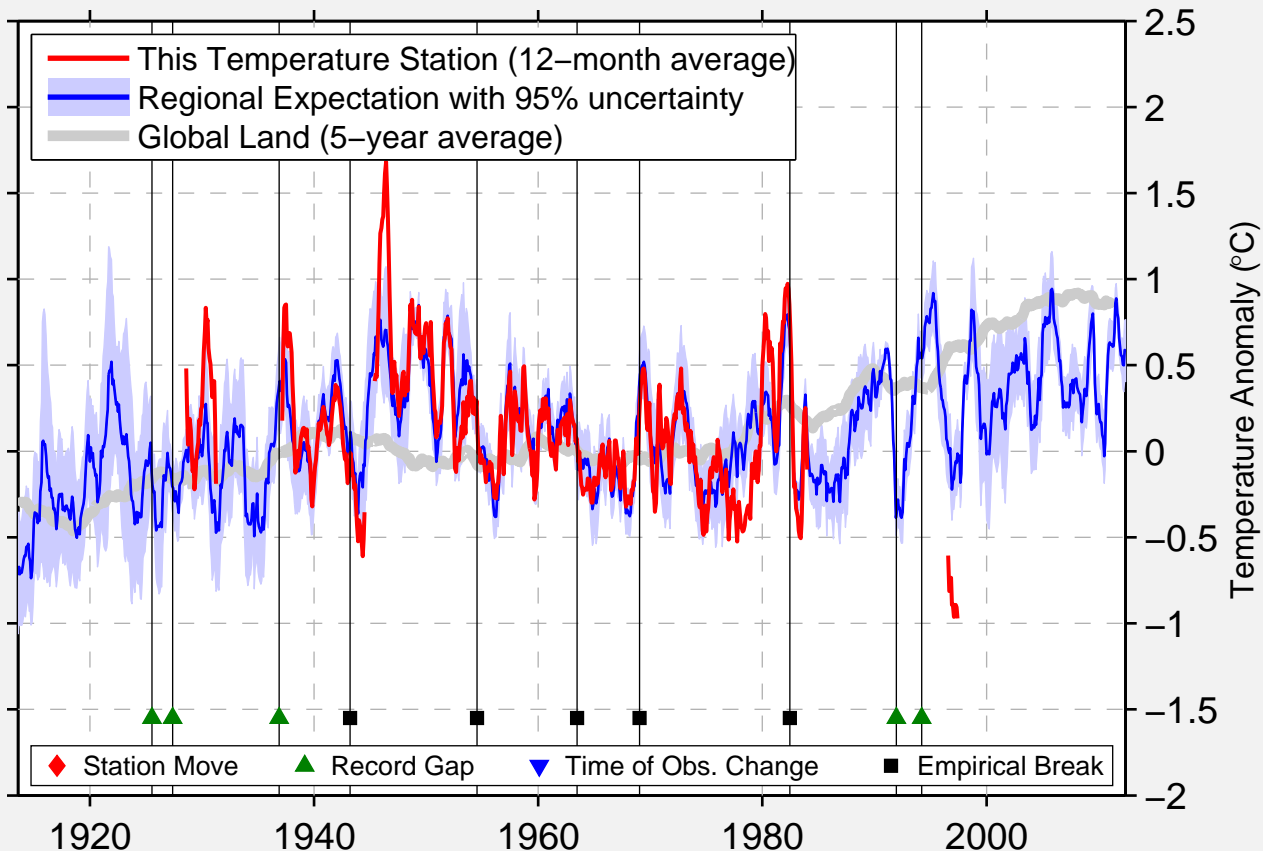

YURECUARO, MICHOACAN

20.340 N, 102.280 W (Mexico)

Data Quality Controlled and Aligned at Breakpoints

Berkeley Earth