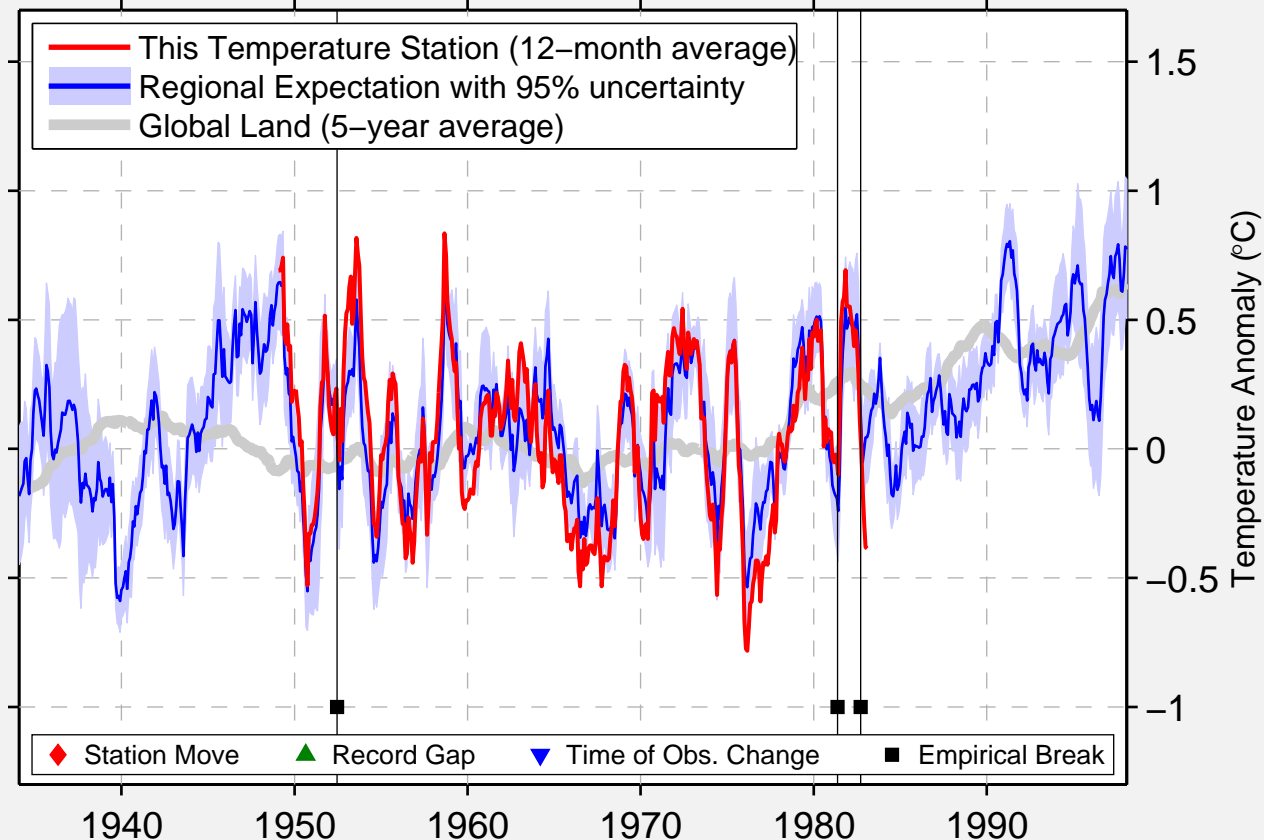

# TEKAX, YUCATAN

20.180 N, 89.280 W (Mexico)

Data Quality Controlled and Aligned at Breakpoints

Berkeley Earth