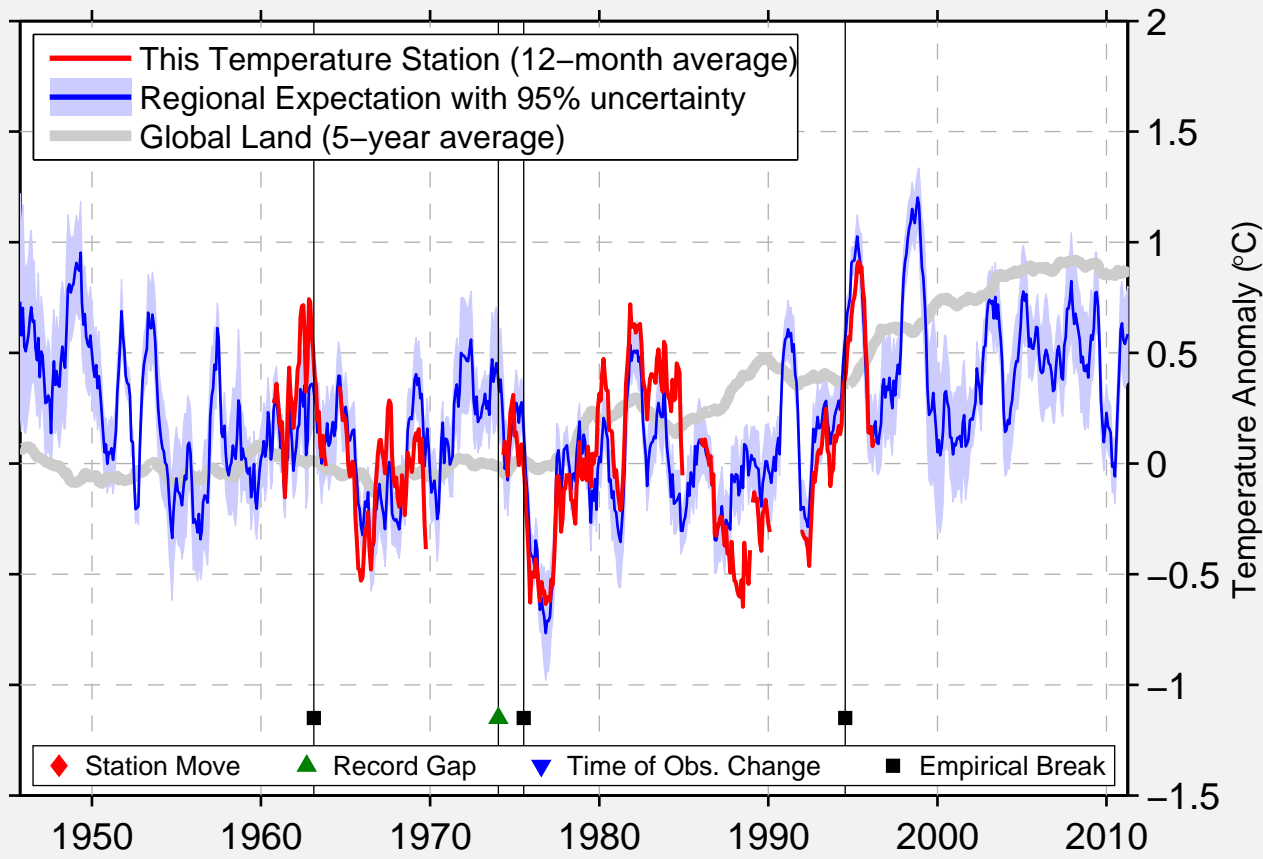

# TETELILA

19.930 N, 97.420 W (Mexico)

Data Quality Controlled and Aligned at Breakpoints

Berkeley Earth