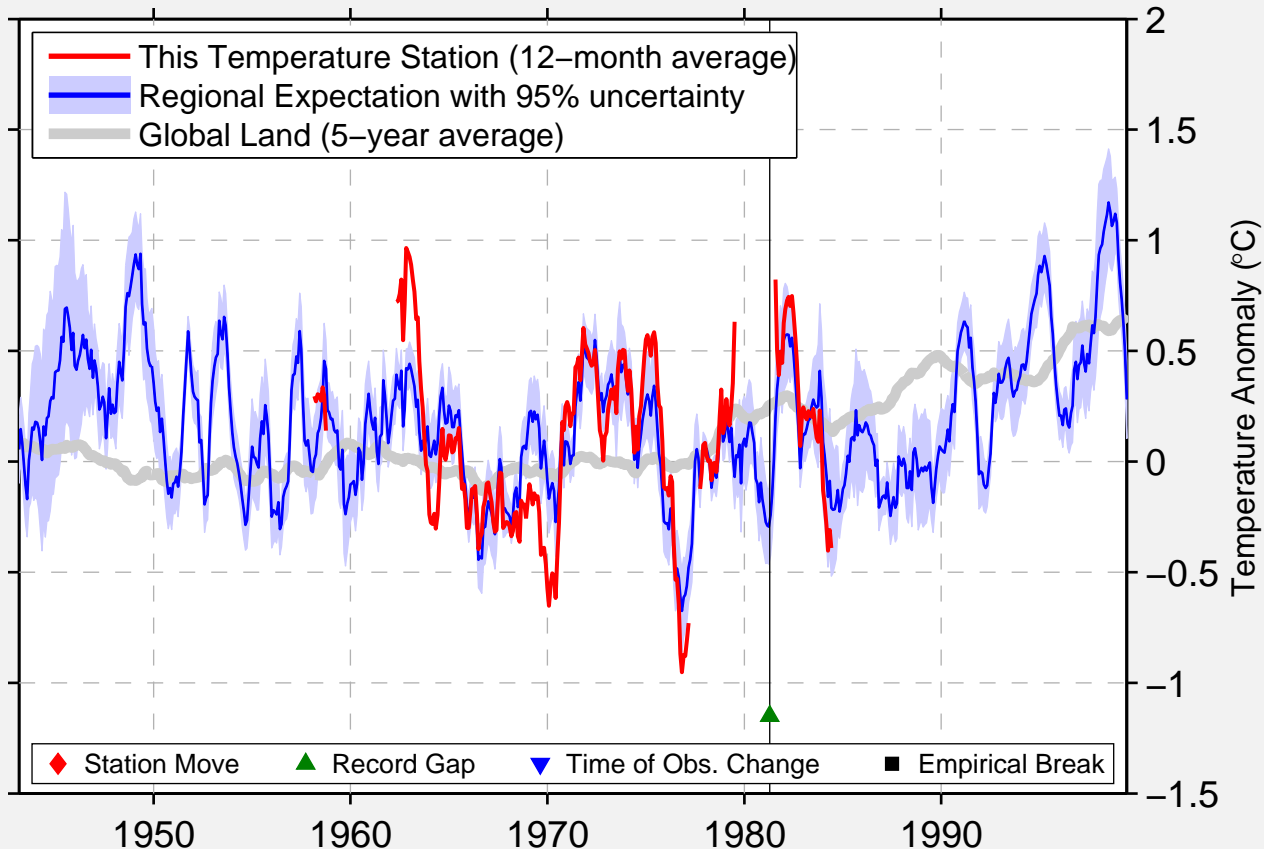

TEMASCAL

18.250 N, 96.400 W (Mexico)

◆ Station Move ▲ Record Gap ▼ Time of Obs. Change ■ Empirical Break