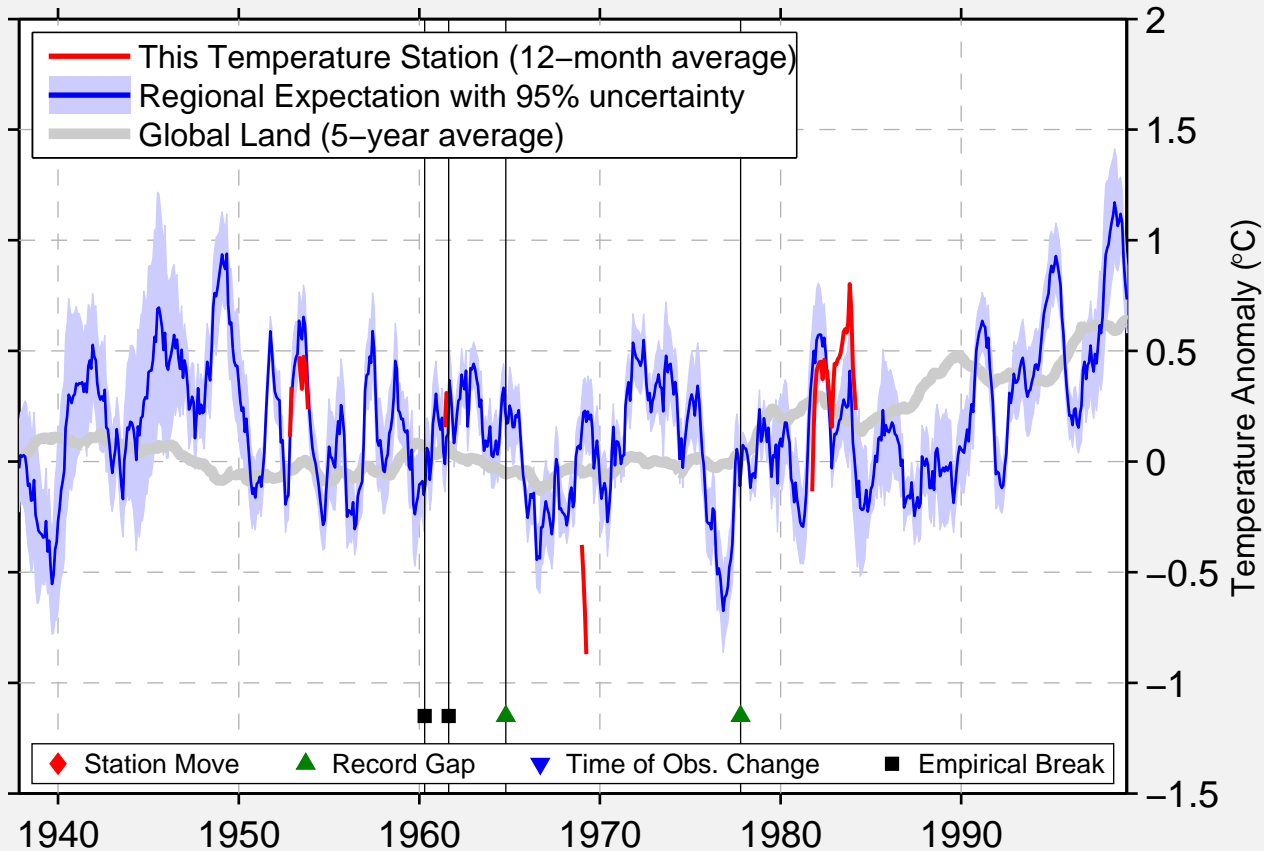

SFELIPE USILA

17.880 N, 96.530 W (Mexico)

Data Quality Controlled and Aligned at Breakpoints

Berkeley Earth