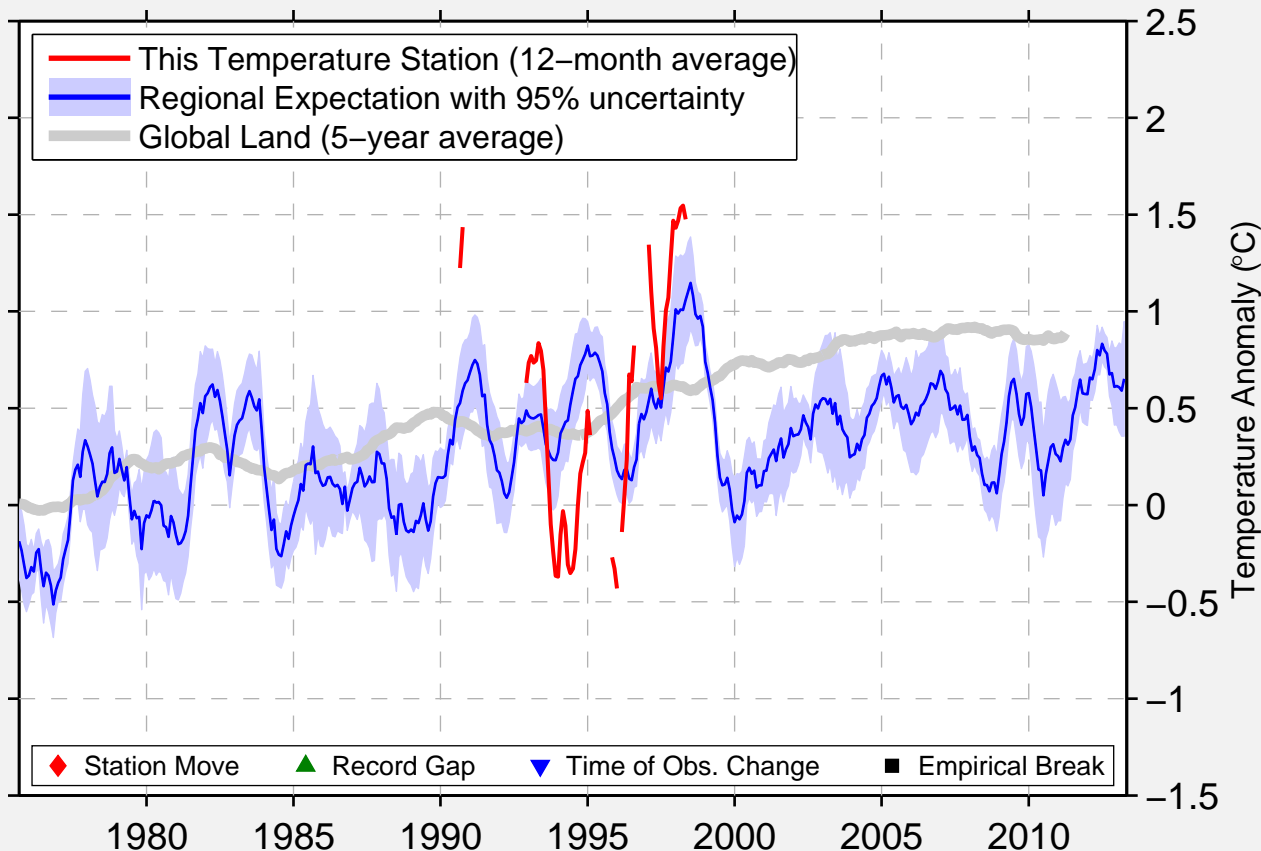

LA ISTMEA

17.180 N, 95.130 W (Mexico)

Data Quality Controlled and Aligned at Breakpoints

Berkeley Earth