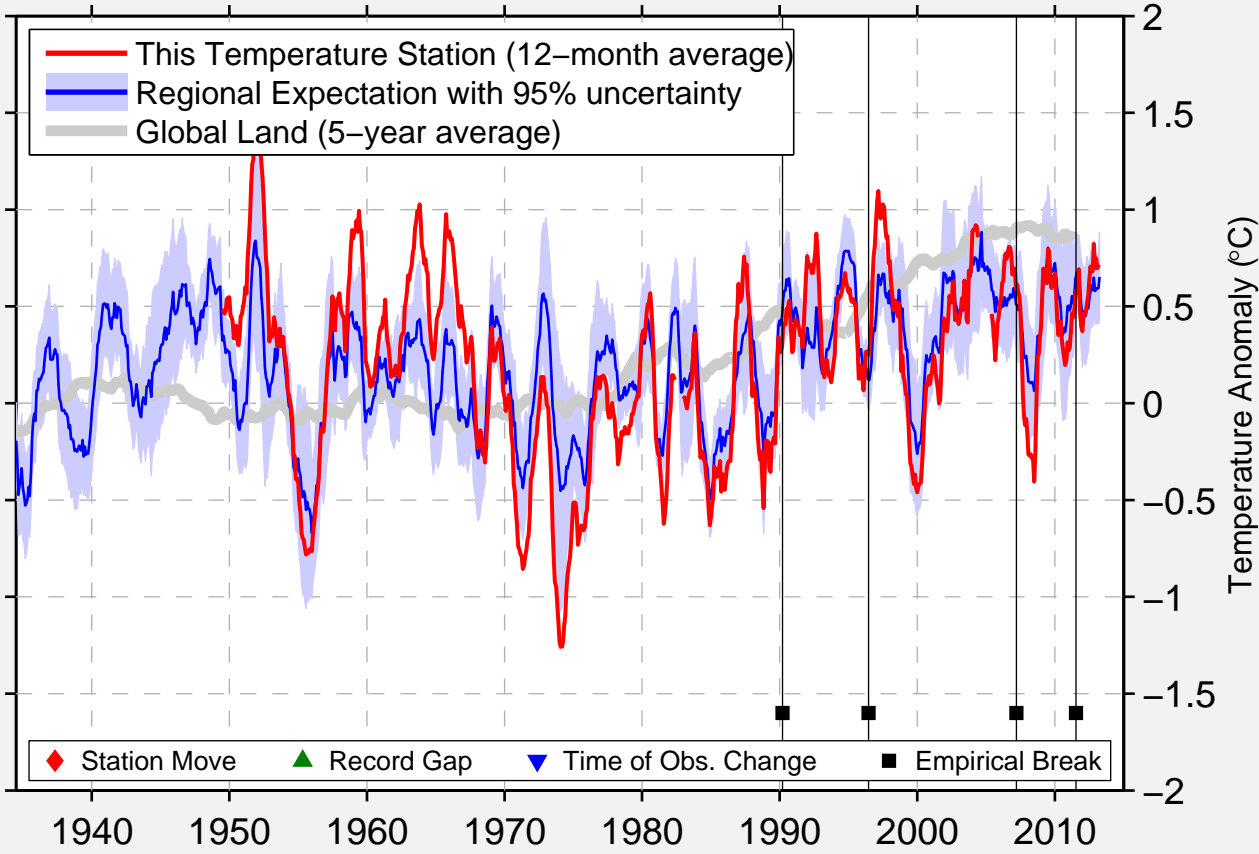

ACAPULCO GRO.

16.833 N, 99.933 W (Mexico)

Data Quality Controlled and Aligned at Breakpoints

Berkeley Earth