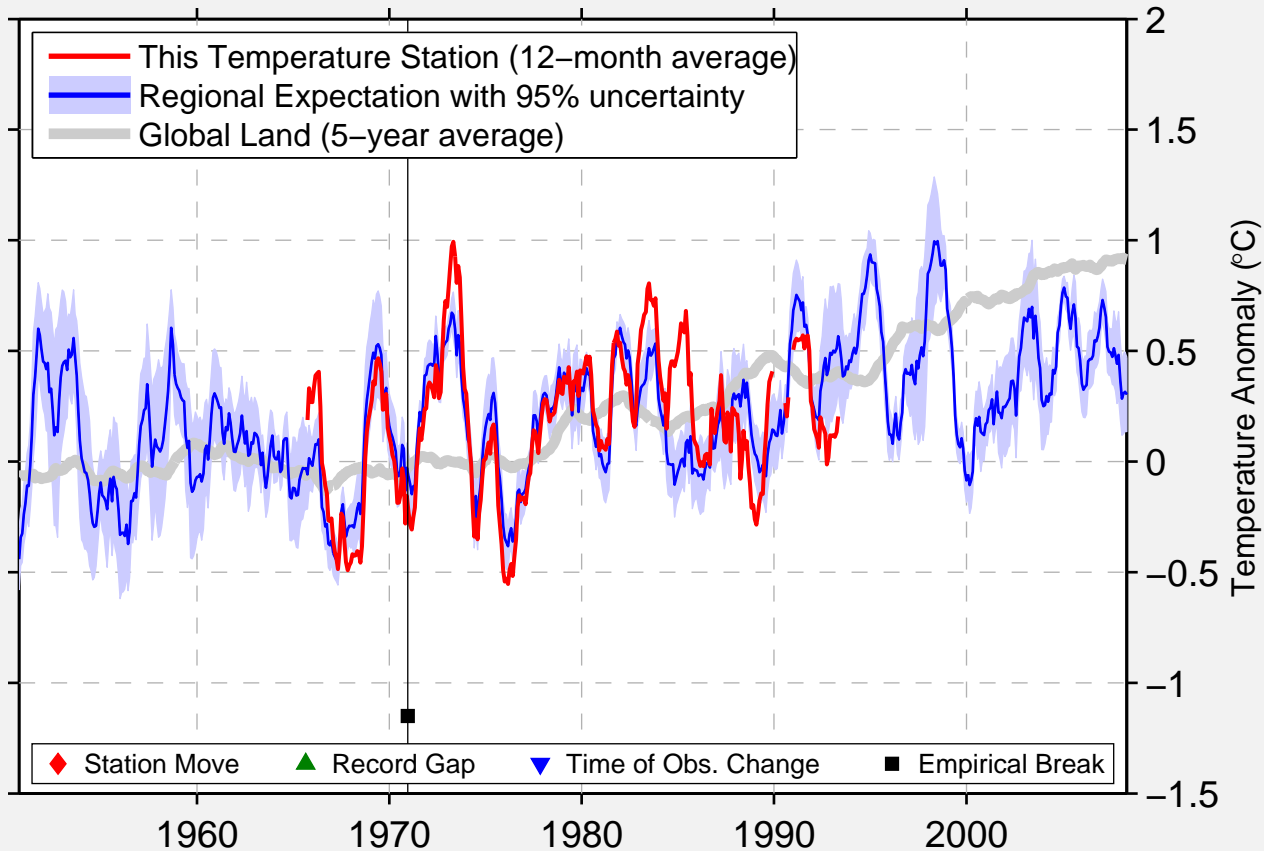

LAS TASAS

16.770 N, 91.600 W (Mexico)

Data Quality Controlled and Aligned at Breakpoints

Berkeley Earth