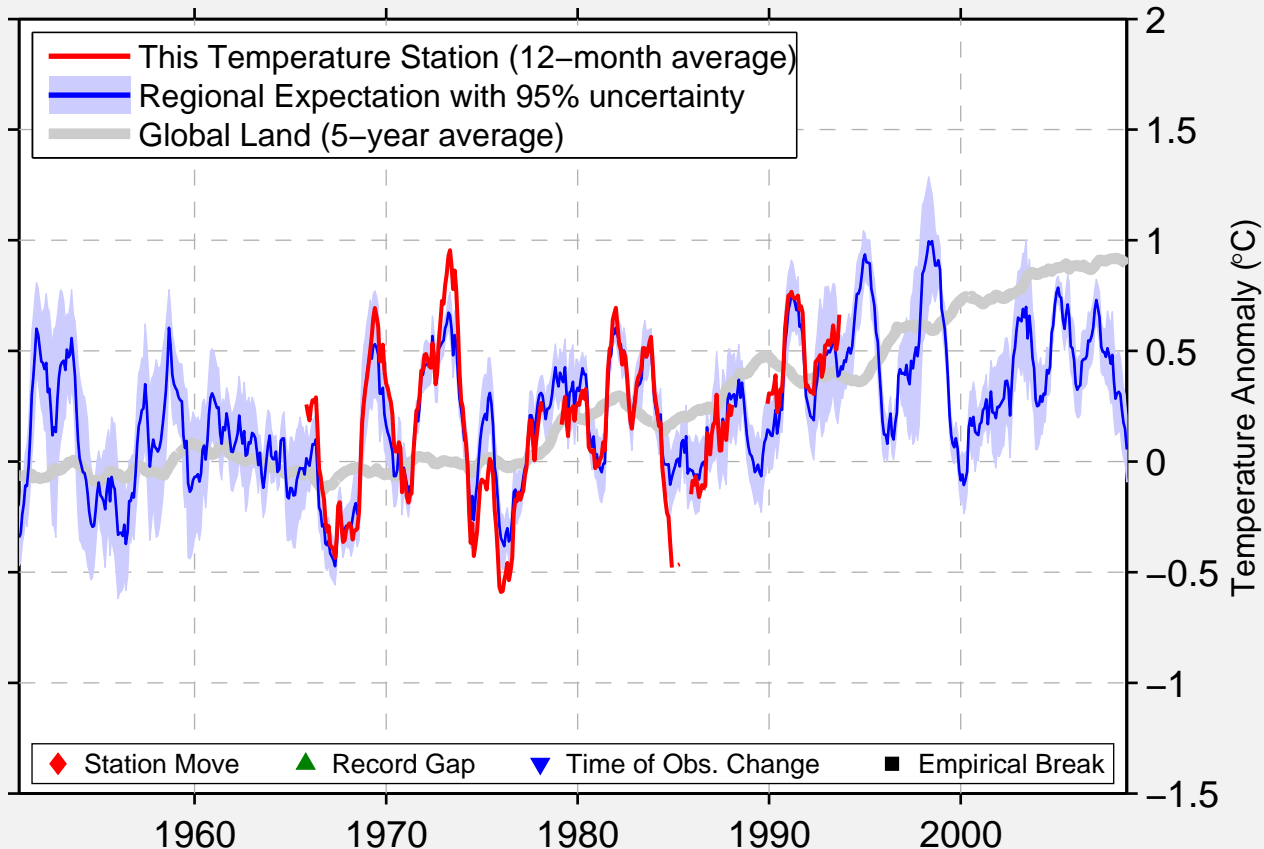

LIVINGSTON

16.620 N, 91.680 W (Mexico)

Data Quality Controlled and Aligned at Breakpoints

Berkeley Earth