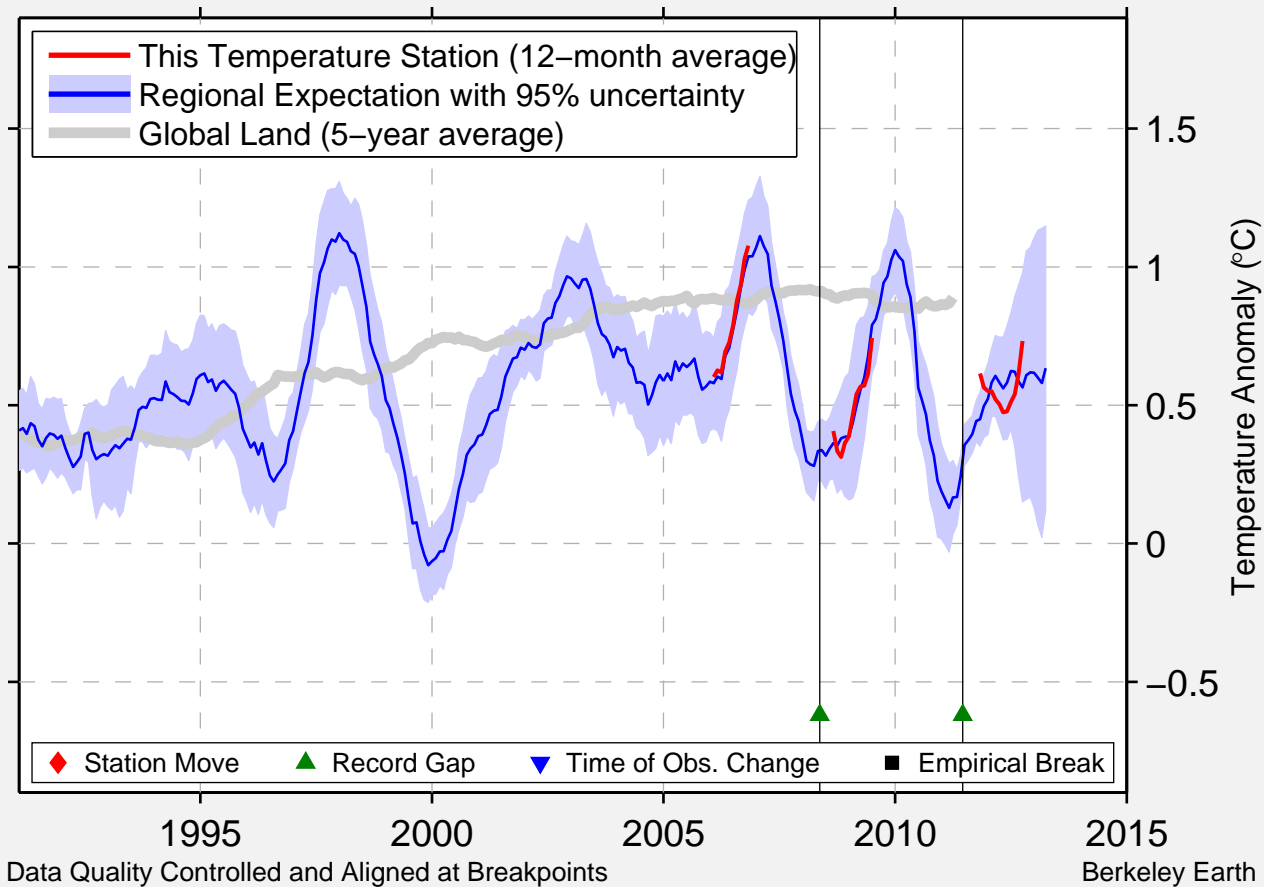

CENTRAL CARIBBEAN

14.983 N, 74.983 W ([Missing])

Data Quality Controlled and Aligned at Breakpoints

Berkeley Earth