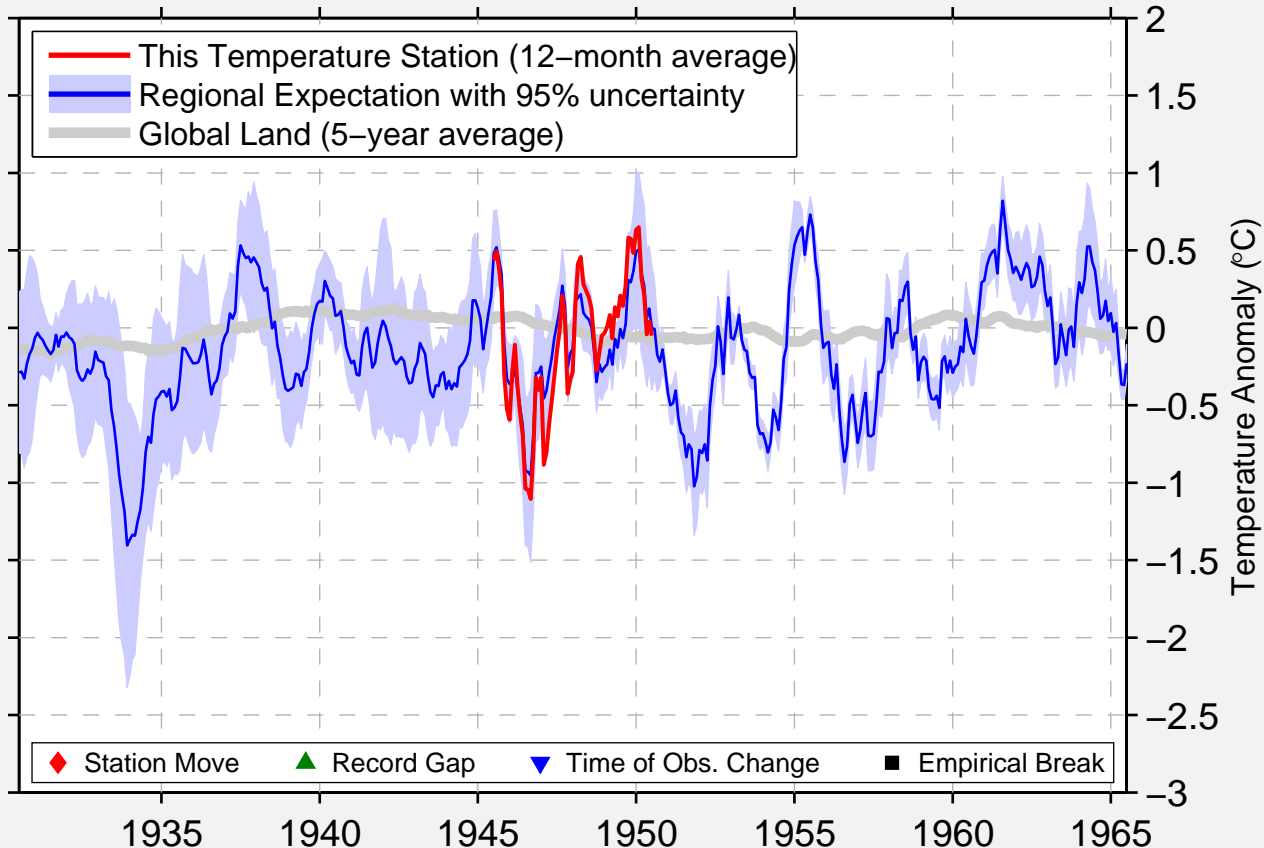

FORT TRINQUET

25.200 N, 11.600 W (Mauritania)

Data Quality Controlled and Aligned at Breakpoints

Berkeley Earth