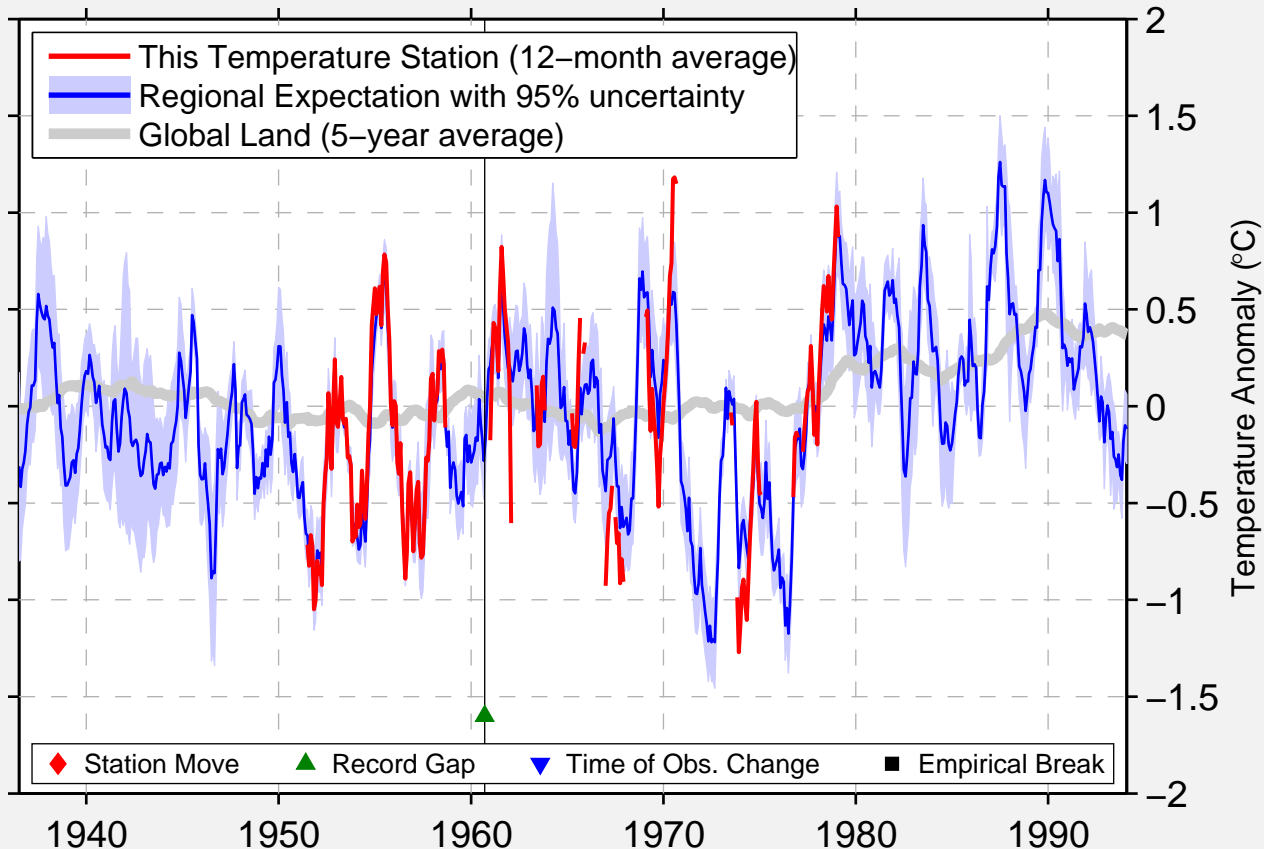

FT GOURARD MAUR FT G

22.650 N, 12.700 W (Mauritania)

Data Quality Controlled and Aligned at Breakpoints

Berkeley Earth