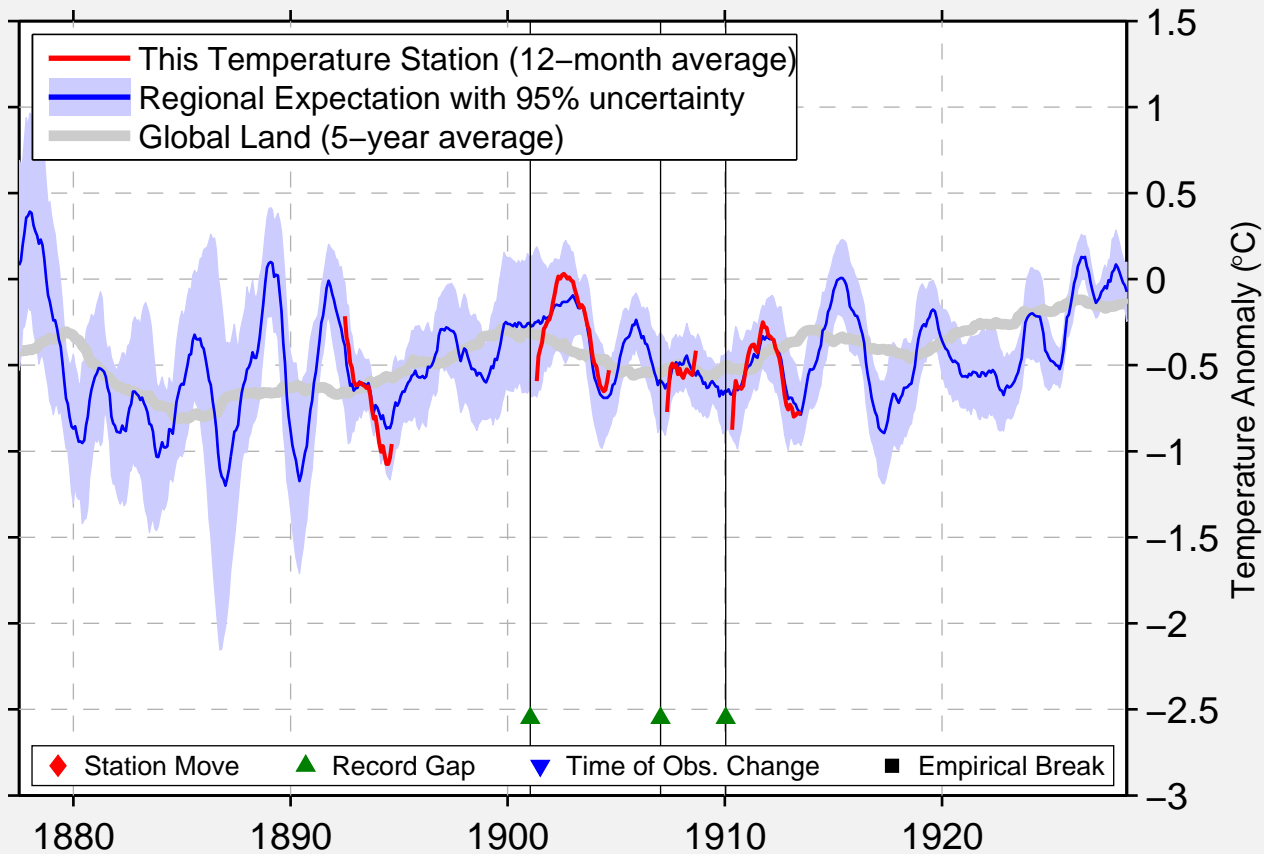

FORT-DE-FRAN

14.600 N, 63.430 W (Martinique [France])

Data Quality Controlled and Aligned at Breakpoints

Berkeley Earth