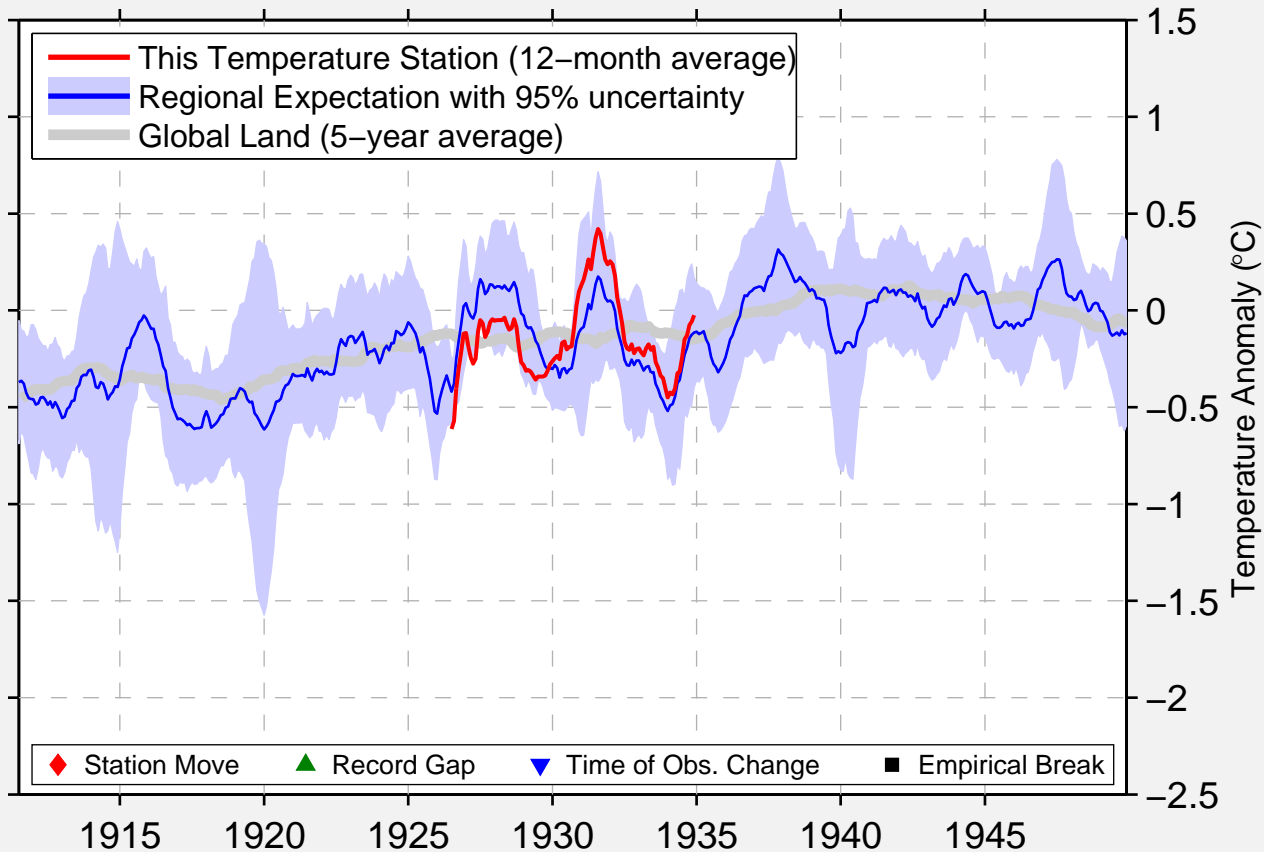

JALUIT

5.920 N, 169.630 E (Marshall Islands)

◆ Station Move ▲ Record Gap ▼ Time of Obs. Change ■ Empirical Break