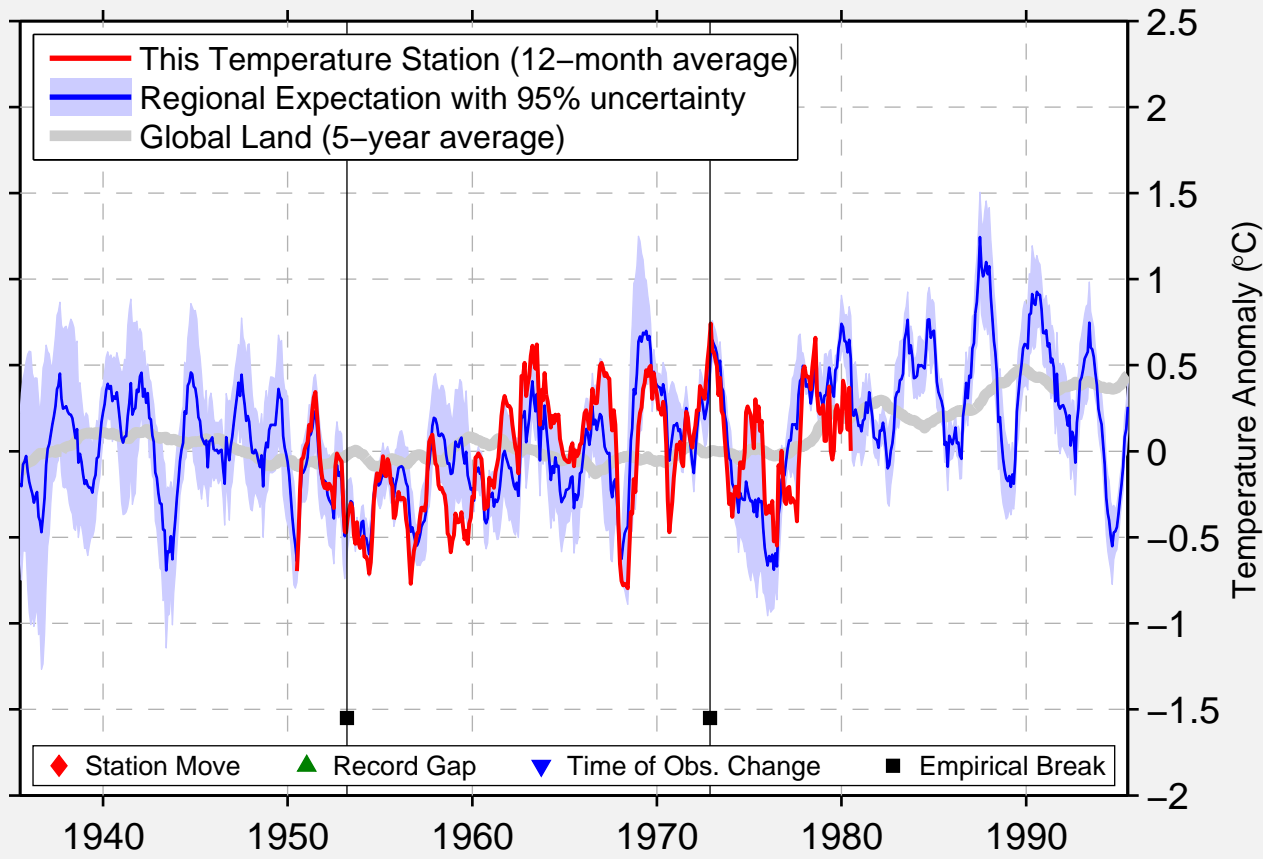

DOGO TENENKOU

15.200 N, 4.400 W (Mali)

Data Quality Controlled and Aligned at Breakpoints

Berkeley Earth