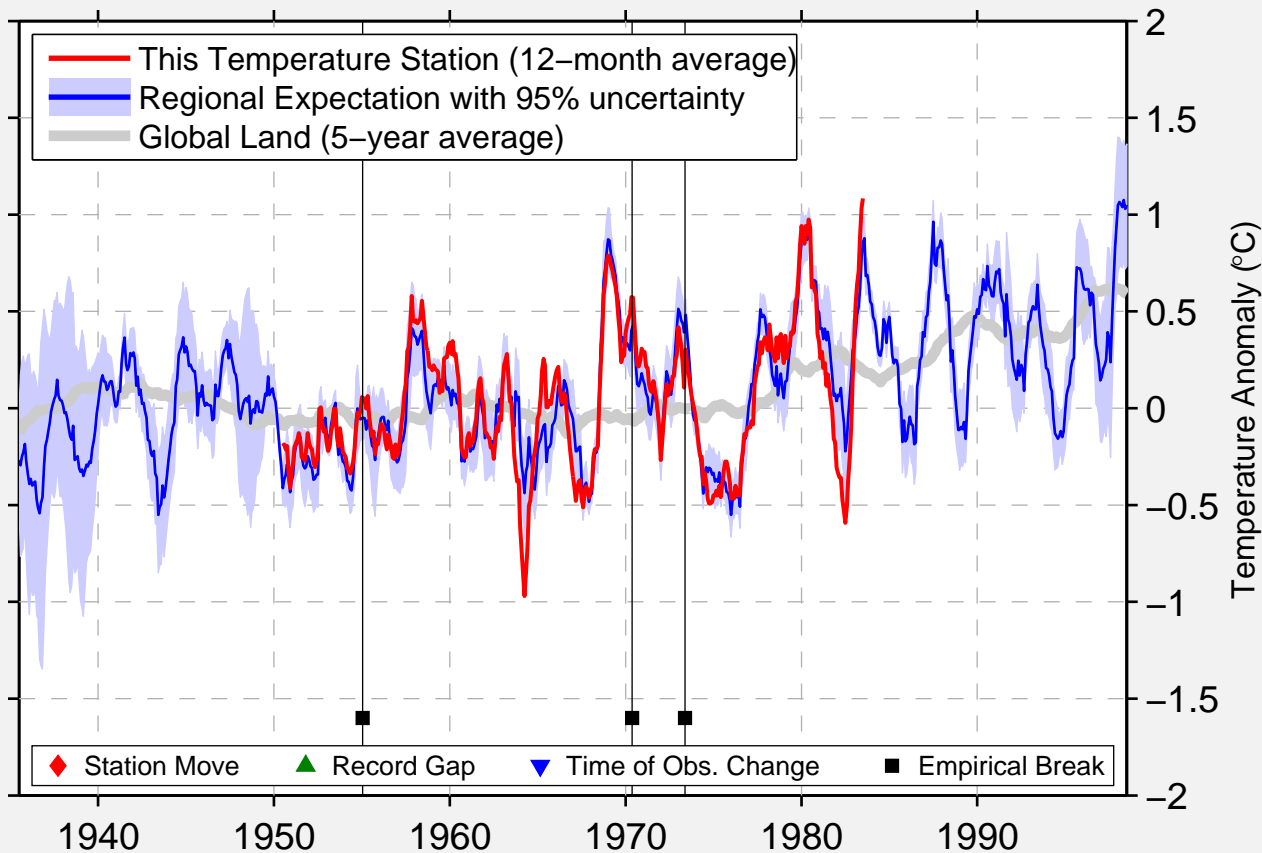

FALADYE

13.100 N, 8.400 W (Mali)

Data Quality Controlled and Aligned at Breakpoints

Berkeley Earth