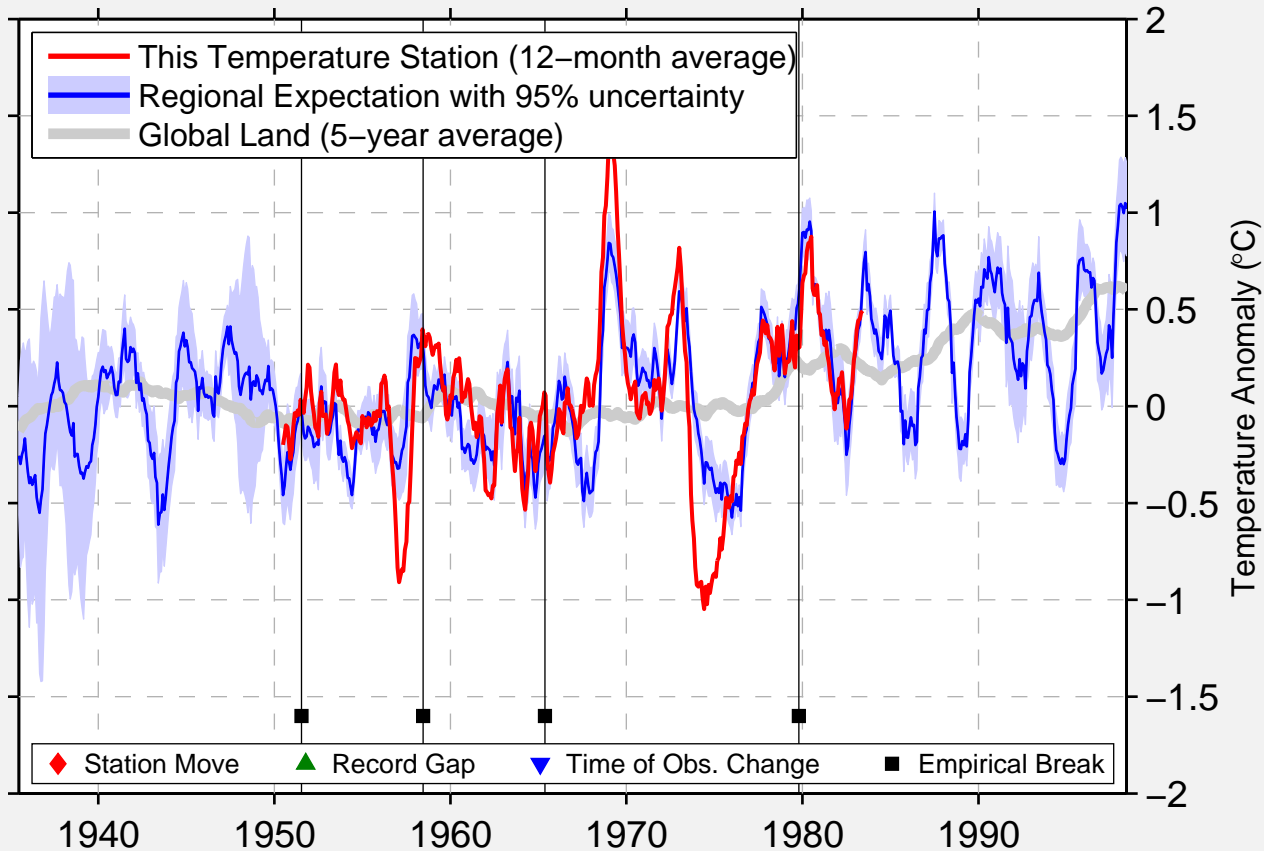

KATIBOUGOU

12.900 N, 7.500 W (Mali)

Data Quality Controlled and Aligned at Breakpoints

Berkeley Earth