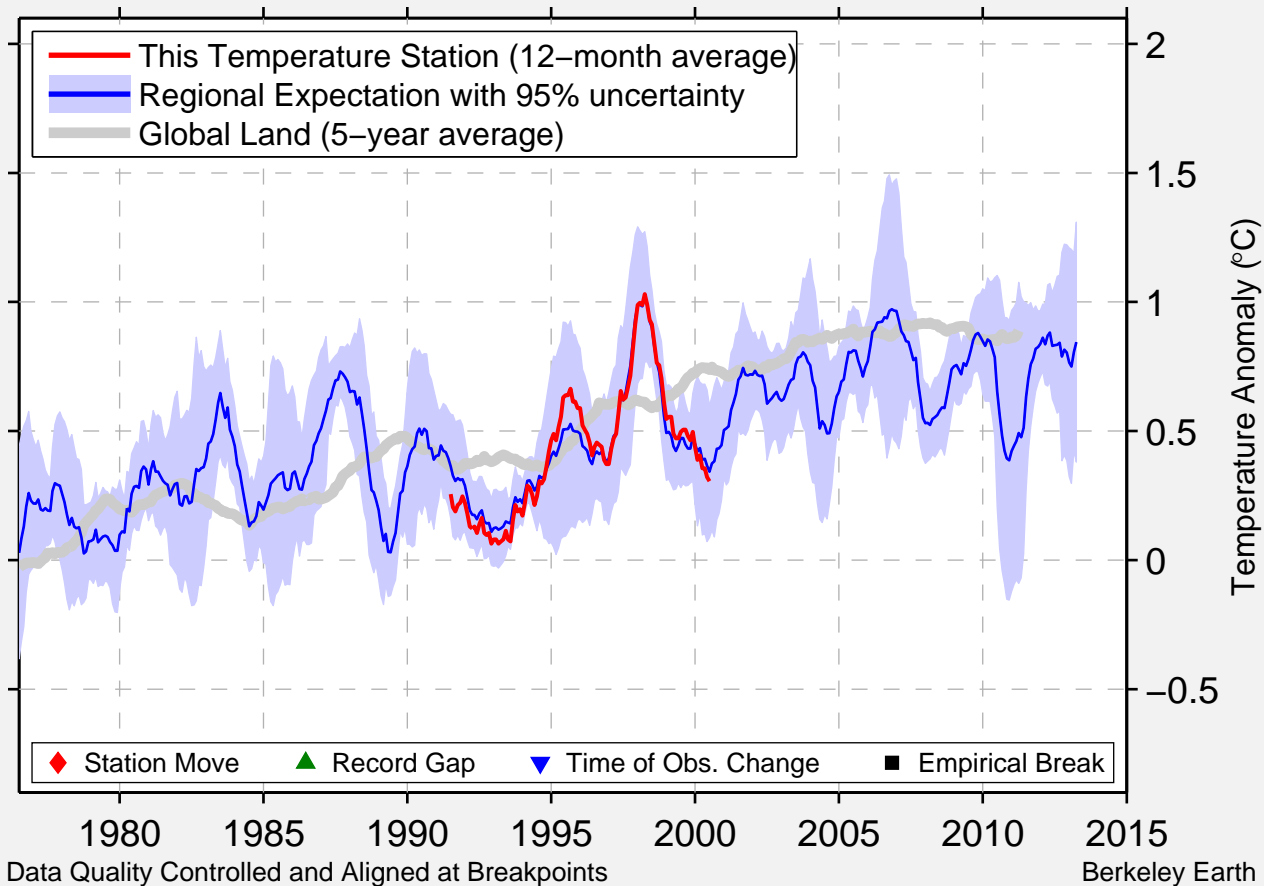

GAN

0.683 S, 72.983 E (Maldives)

Data Quality Controlled and Aligned at Breakpoints

Berkeley Earth