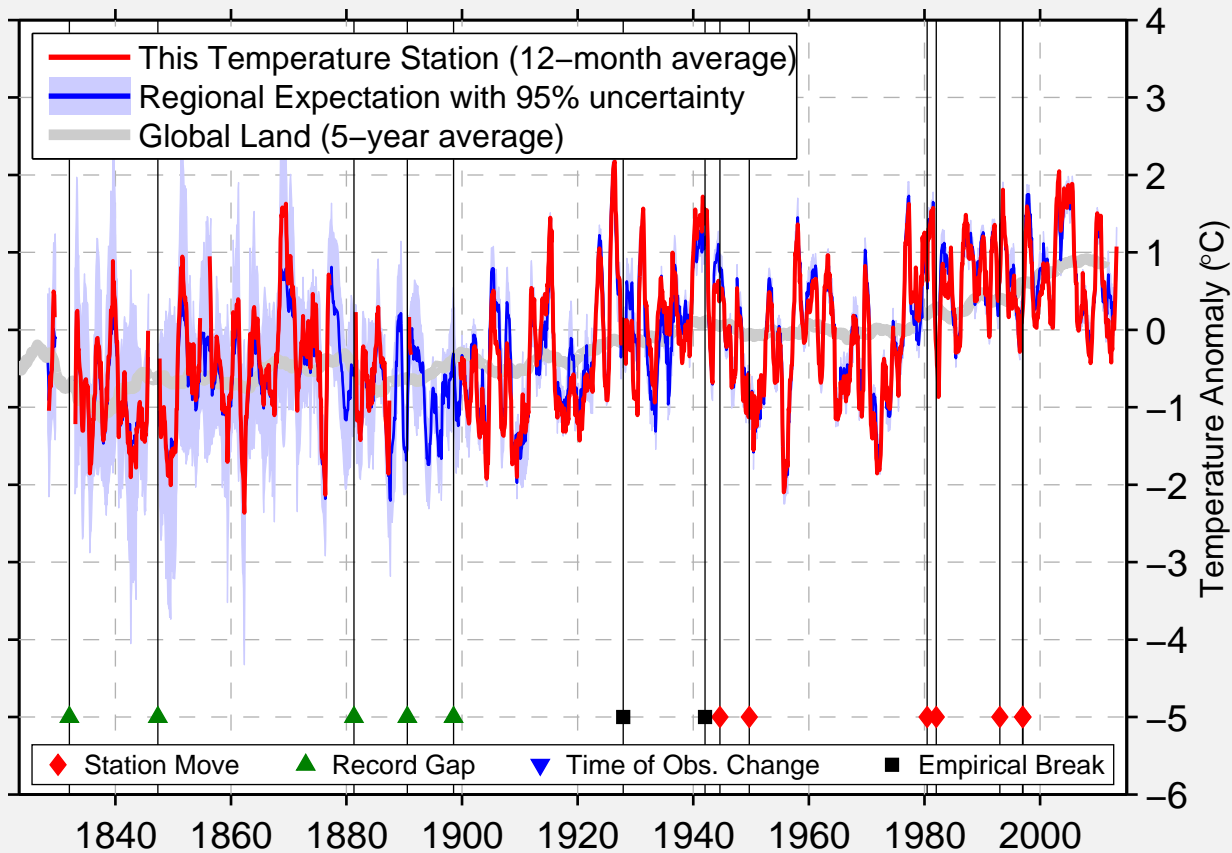

SITKA MAGNETIC OBS. ALASKA U.

57.062 N, 135.349 W (United States)

Data Quality Controlled and Aligned at Breakpoints

Berkeley Earth