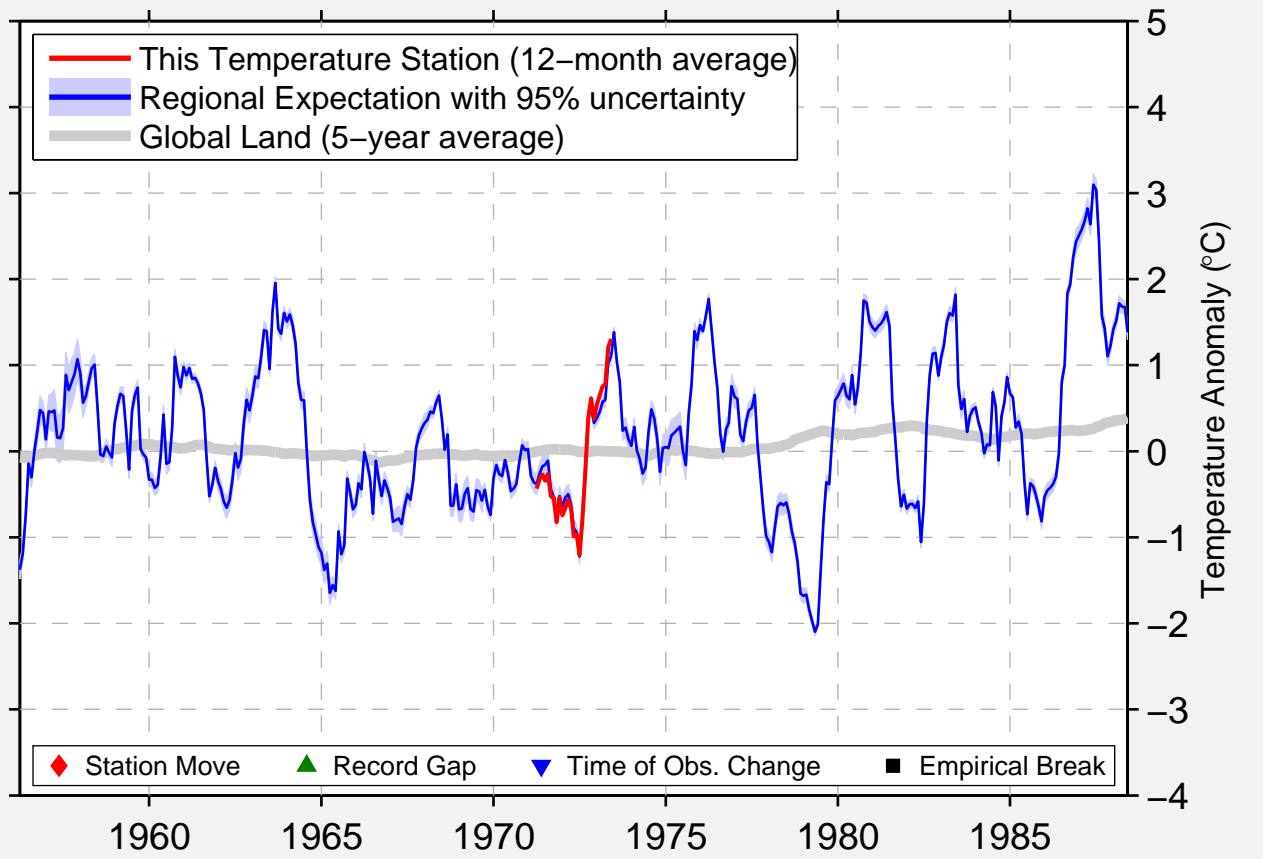

# PAYNESVILLE MUNI AP

45.378 N, 94.740 W (United States)

Data Quality Controlled and Aligned at Breakpoints

Berkeley Earth