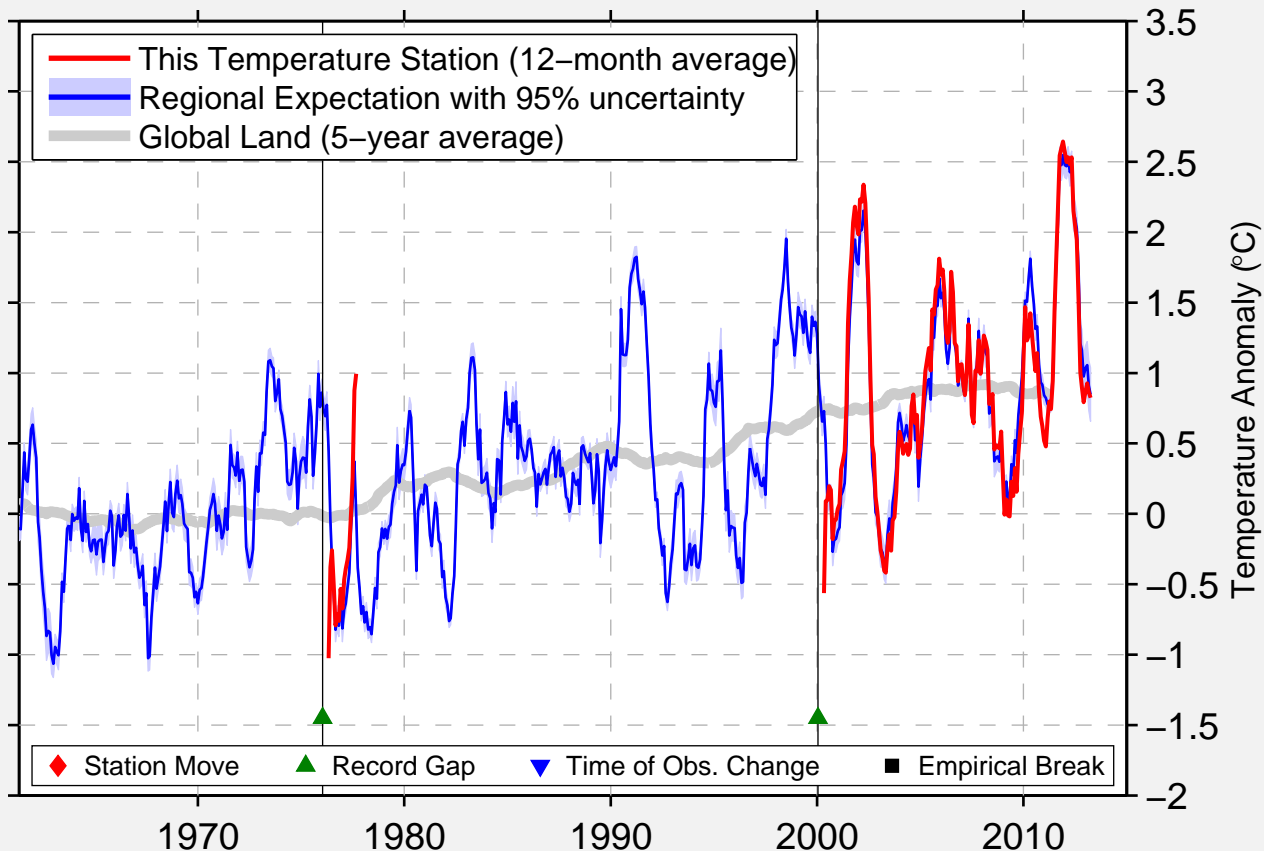

# NYC CENTRAL PARK

40.779 N, 73.969 W (United States)

Data Quality Controlled and Aligned at Breakpoints

Berkeley Earth