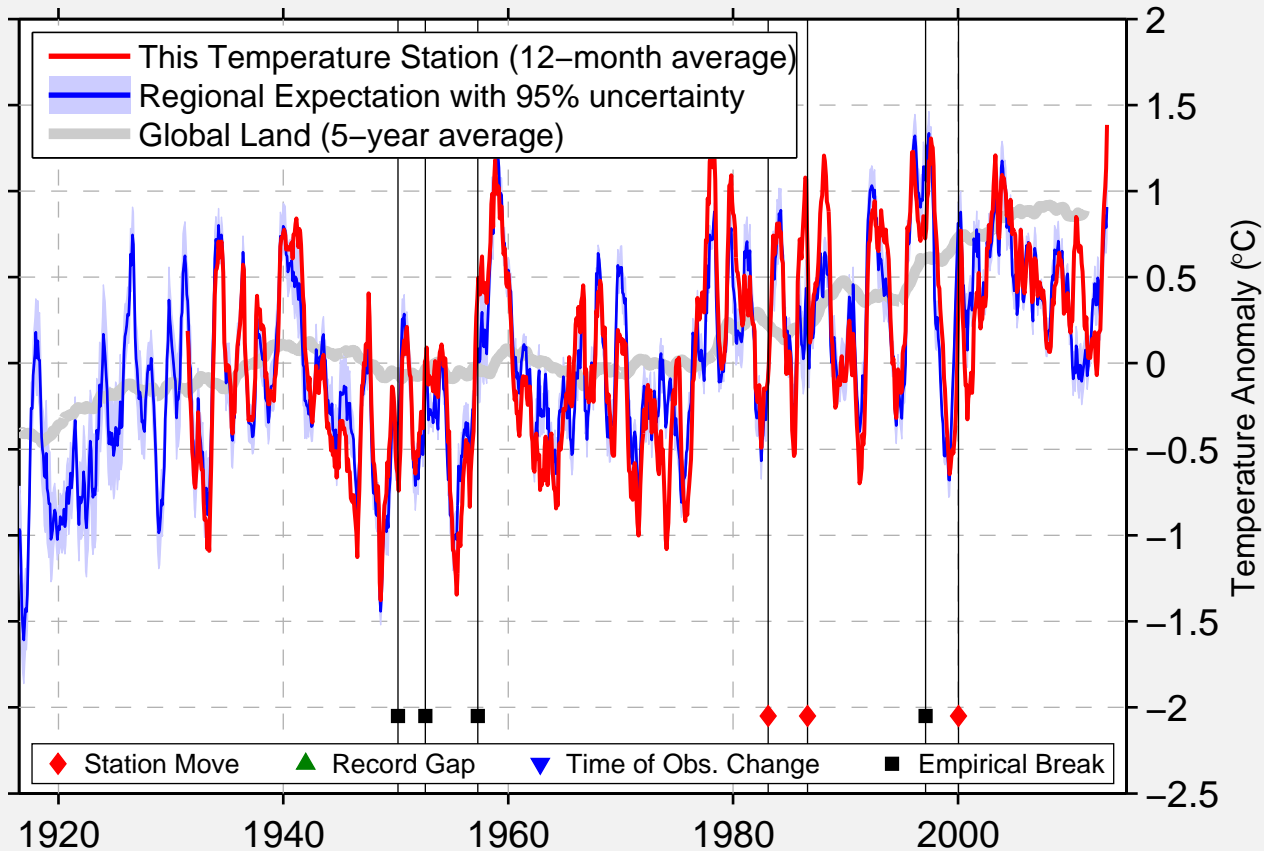

OAKLAND/METROP. OAKLAND INT., CA.

37.735 N, 122.215 W (United States)

Data Quality Controlled and Aligned at Breakpoints

Berkeley Earth