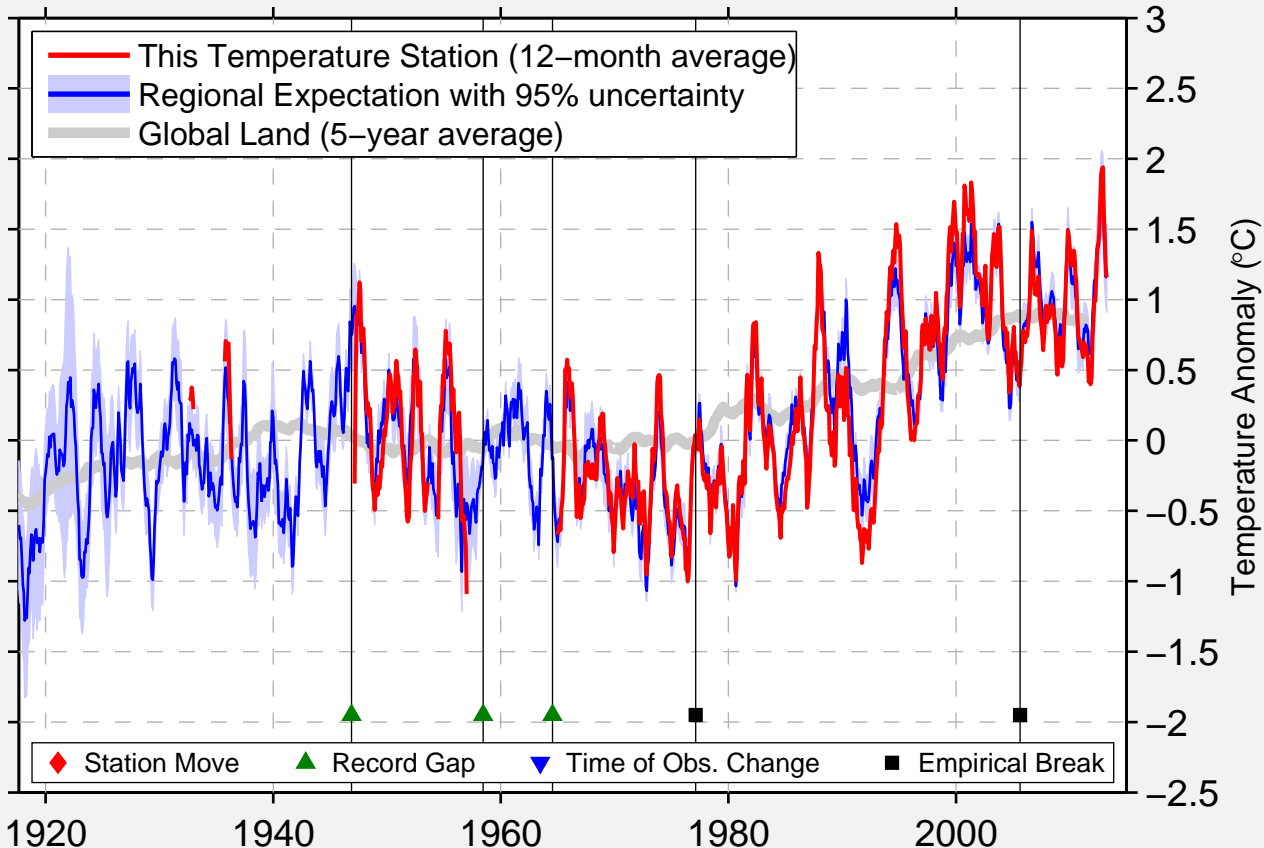

# KAIROUAN

35.667 N, 10.100 E (Tunisia)

Data Quality Controlled and Aligned at Breakpoints

Berkeley Earth