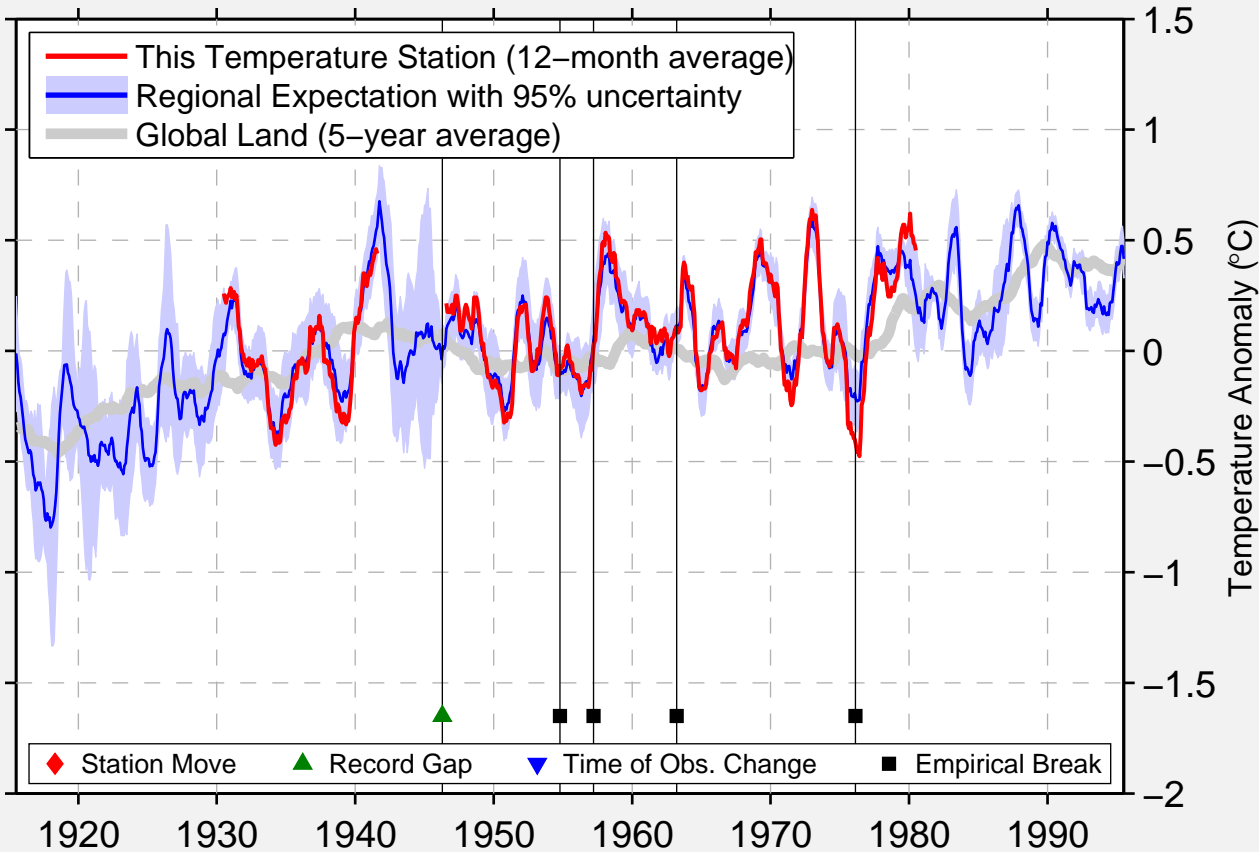

ALOR STAR AERODROME

6.200 N, 100.420 E (Malaysia)

Data Quality Controlled and Aligned at Breakpoints

Berkeley Earth