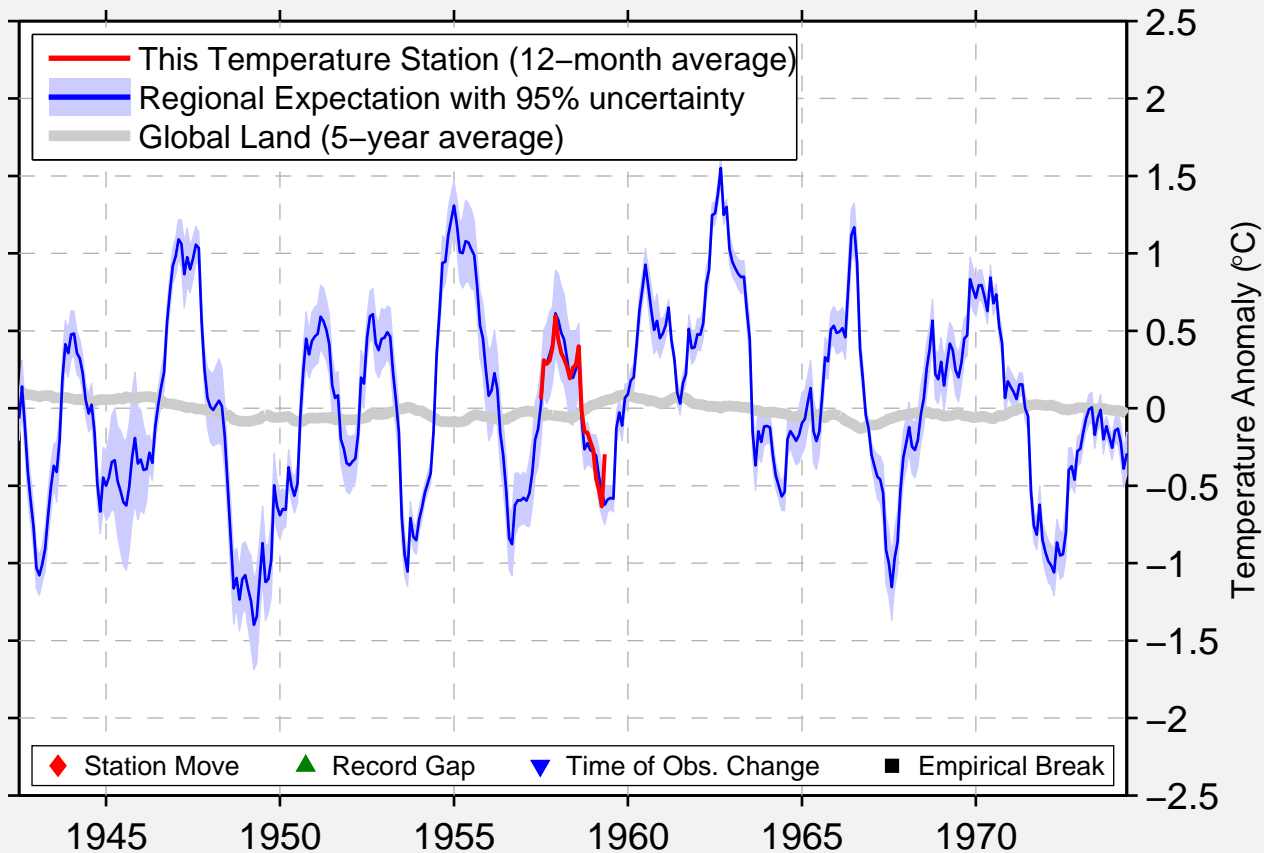

# JARABLUS

36.817 N, 38.000 E (Syria)

Data Quality Controlled and Aligned at Breakpoints

Berkeley Earth