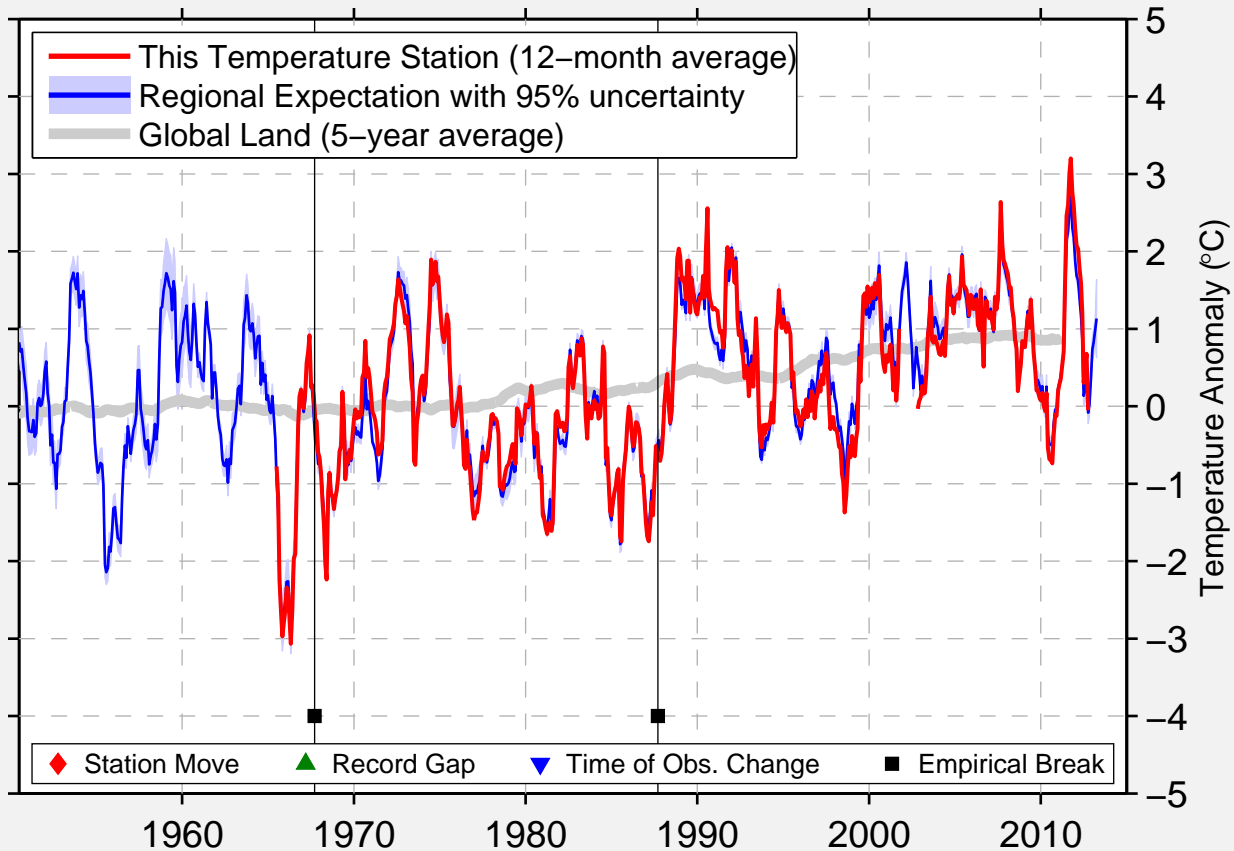

# NAIMAKKA

68.681 N, 21.530 E (Sweden)

Data Quality Controlled and Aligned at Breakpoints

Berkeley Earth