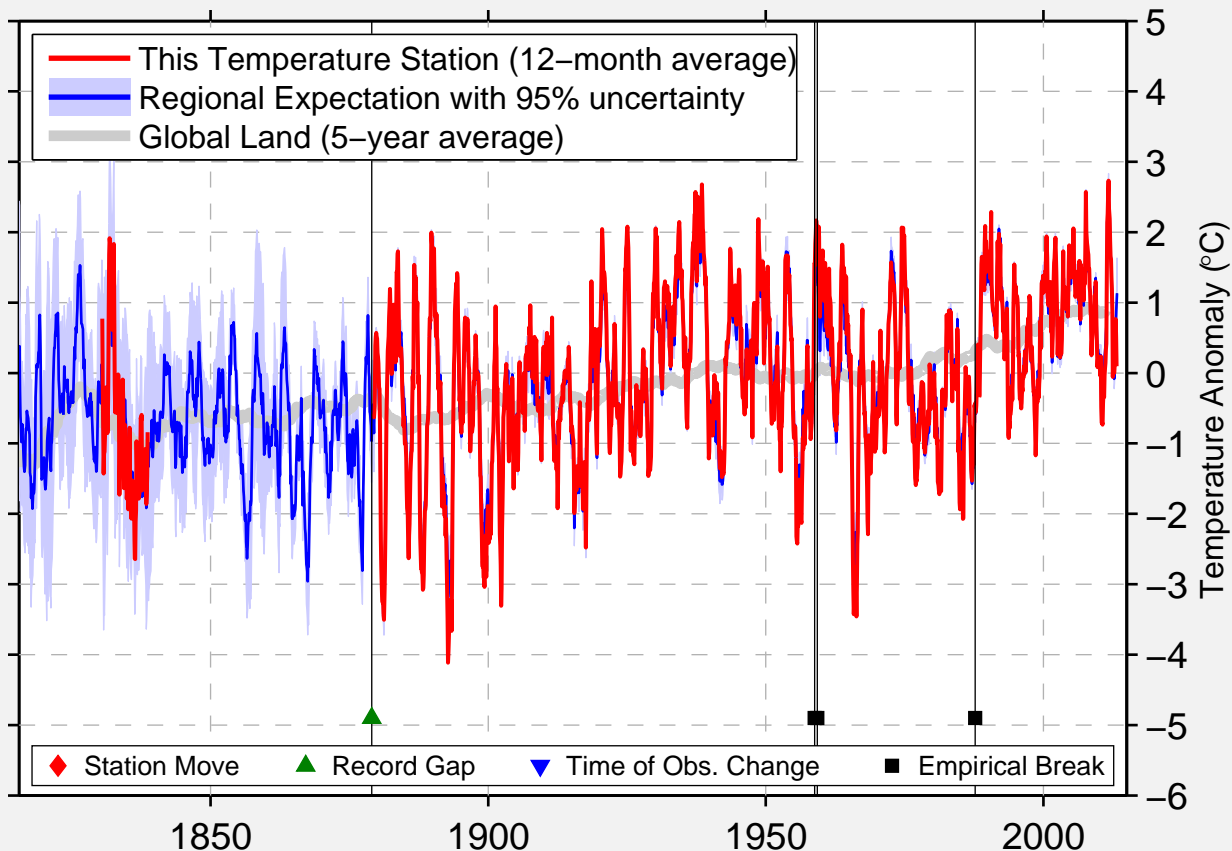

KARESUANDO

68.441 N, 22.476 E (Sweden)

Data Quality Controlled and Aligned at Breakpoints

Berkeley Earth