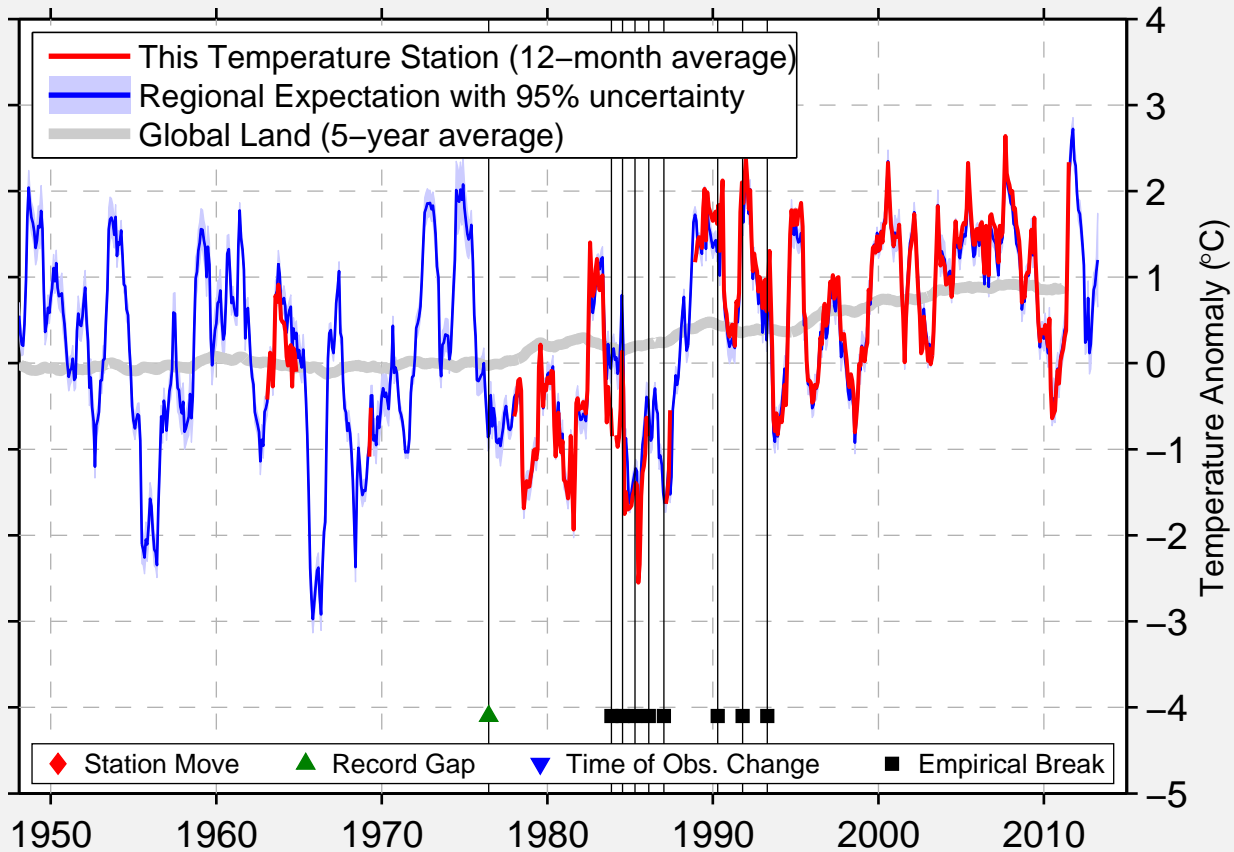

OVERKALIX-SVARTBYN_A

66.300 N, 22.825 E (Sweden)

Data Quality Controlled and Aligned at Breakpoints

Berkeley Earth