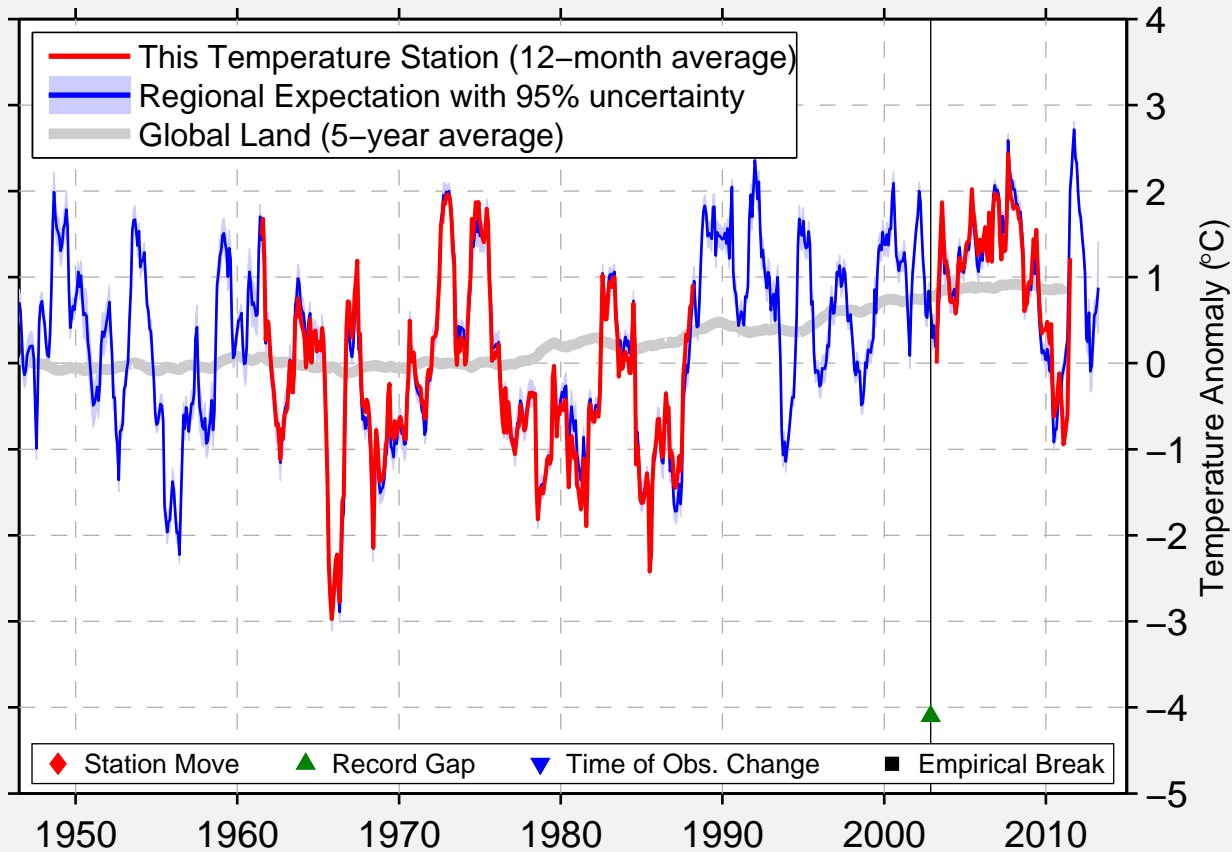

# LULEA-BERGNASET

65.600 N, 22.120 E (Sweden)

Data Quality Controlled and Aligned at Breakpoints

Berkeley Earth