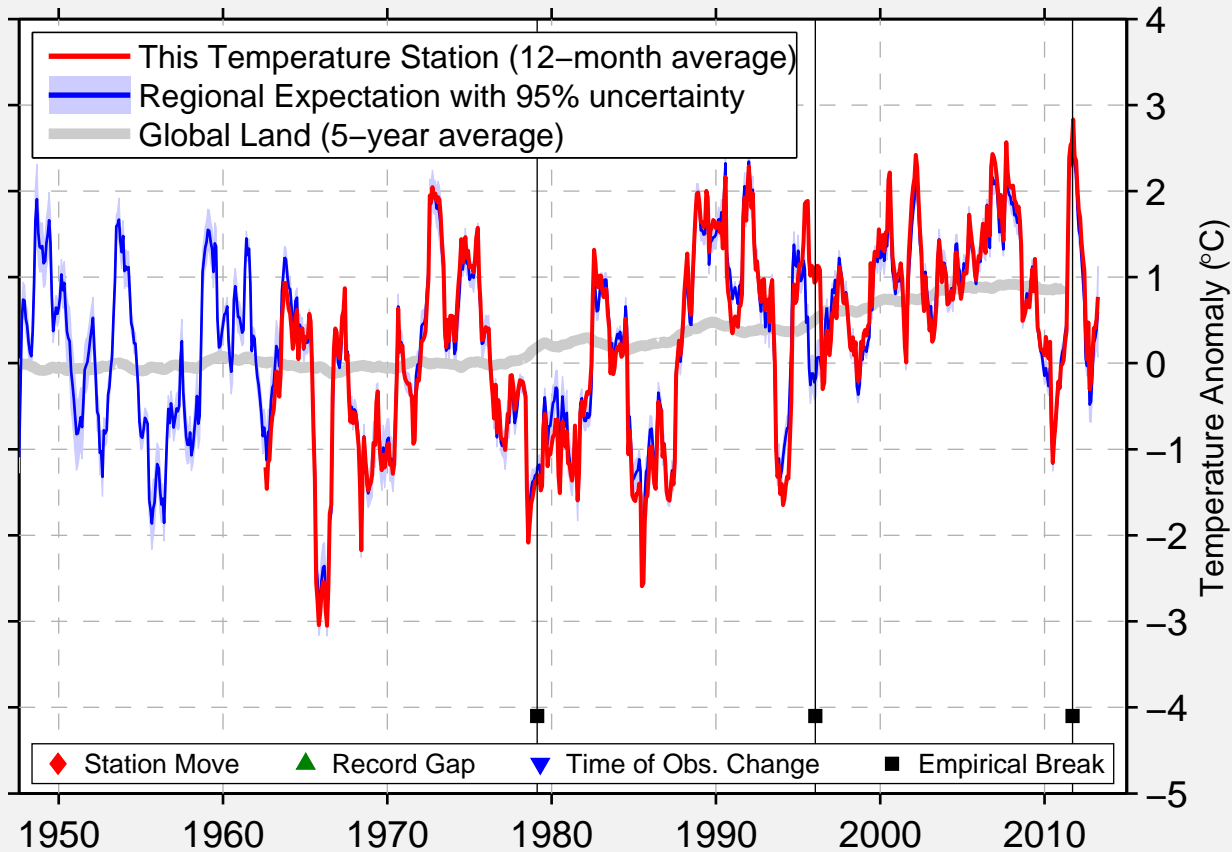

LYCKSELE_A

64.566 N, 18.683 E (Sweden)

Data Quality Controlled and Aligned at Breakpoints

Berkeley Earth