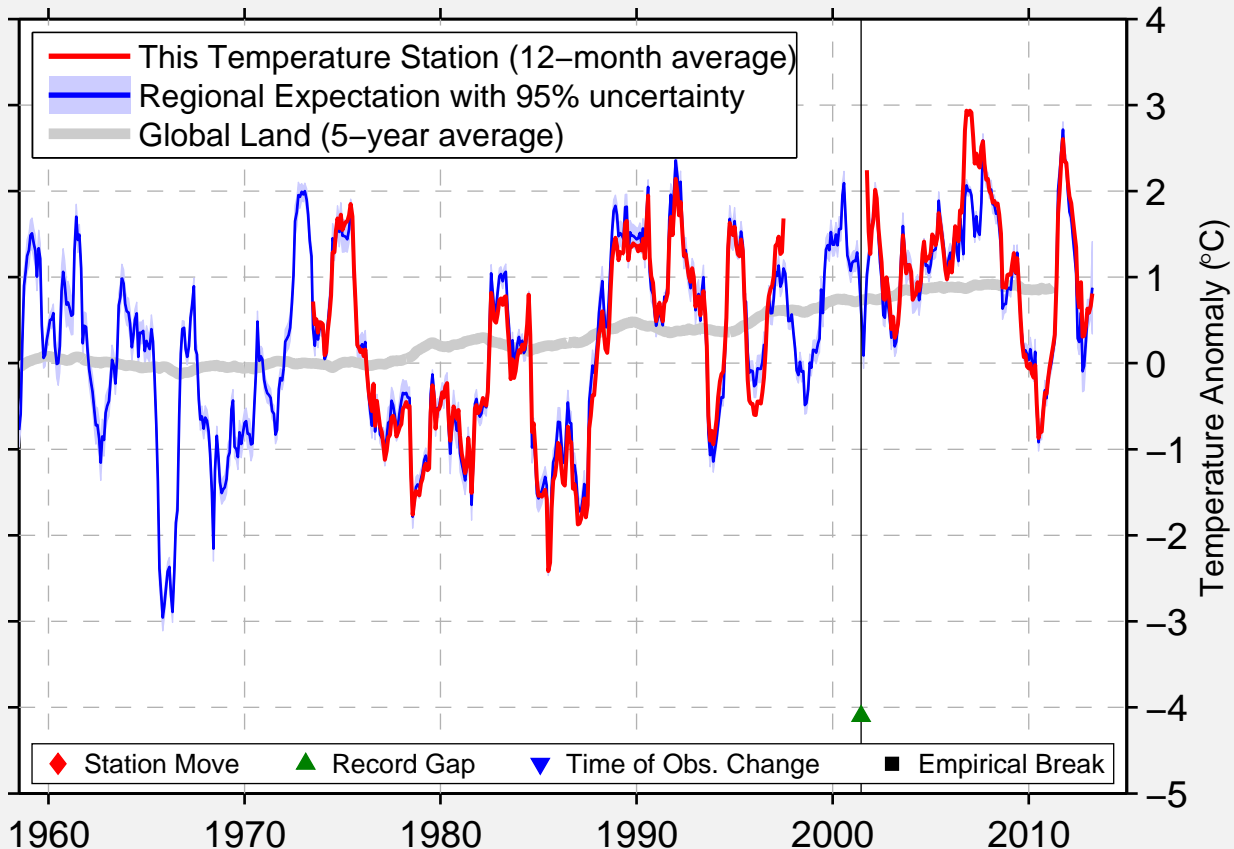

BJUROKLUBB (LGT-H)

64.482 N, 21.581 E (Sweden)

Data Quality Controlled and Aligned at Breakpoints

Berkeley Earth